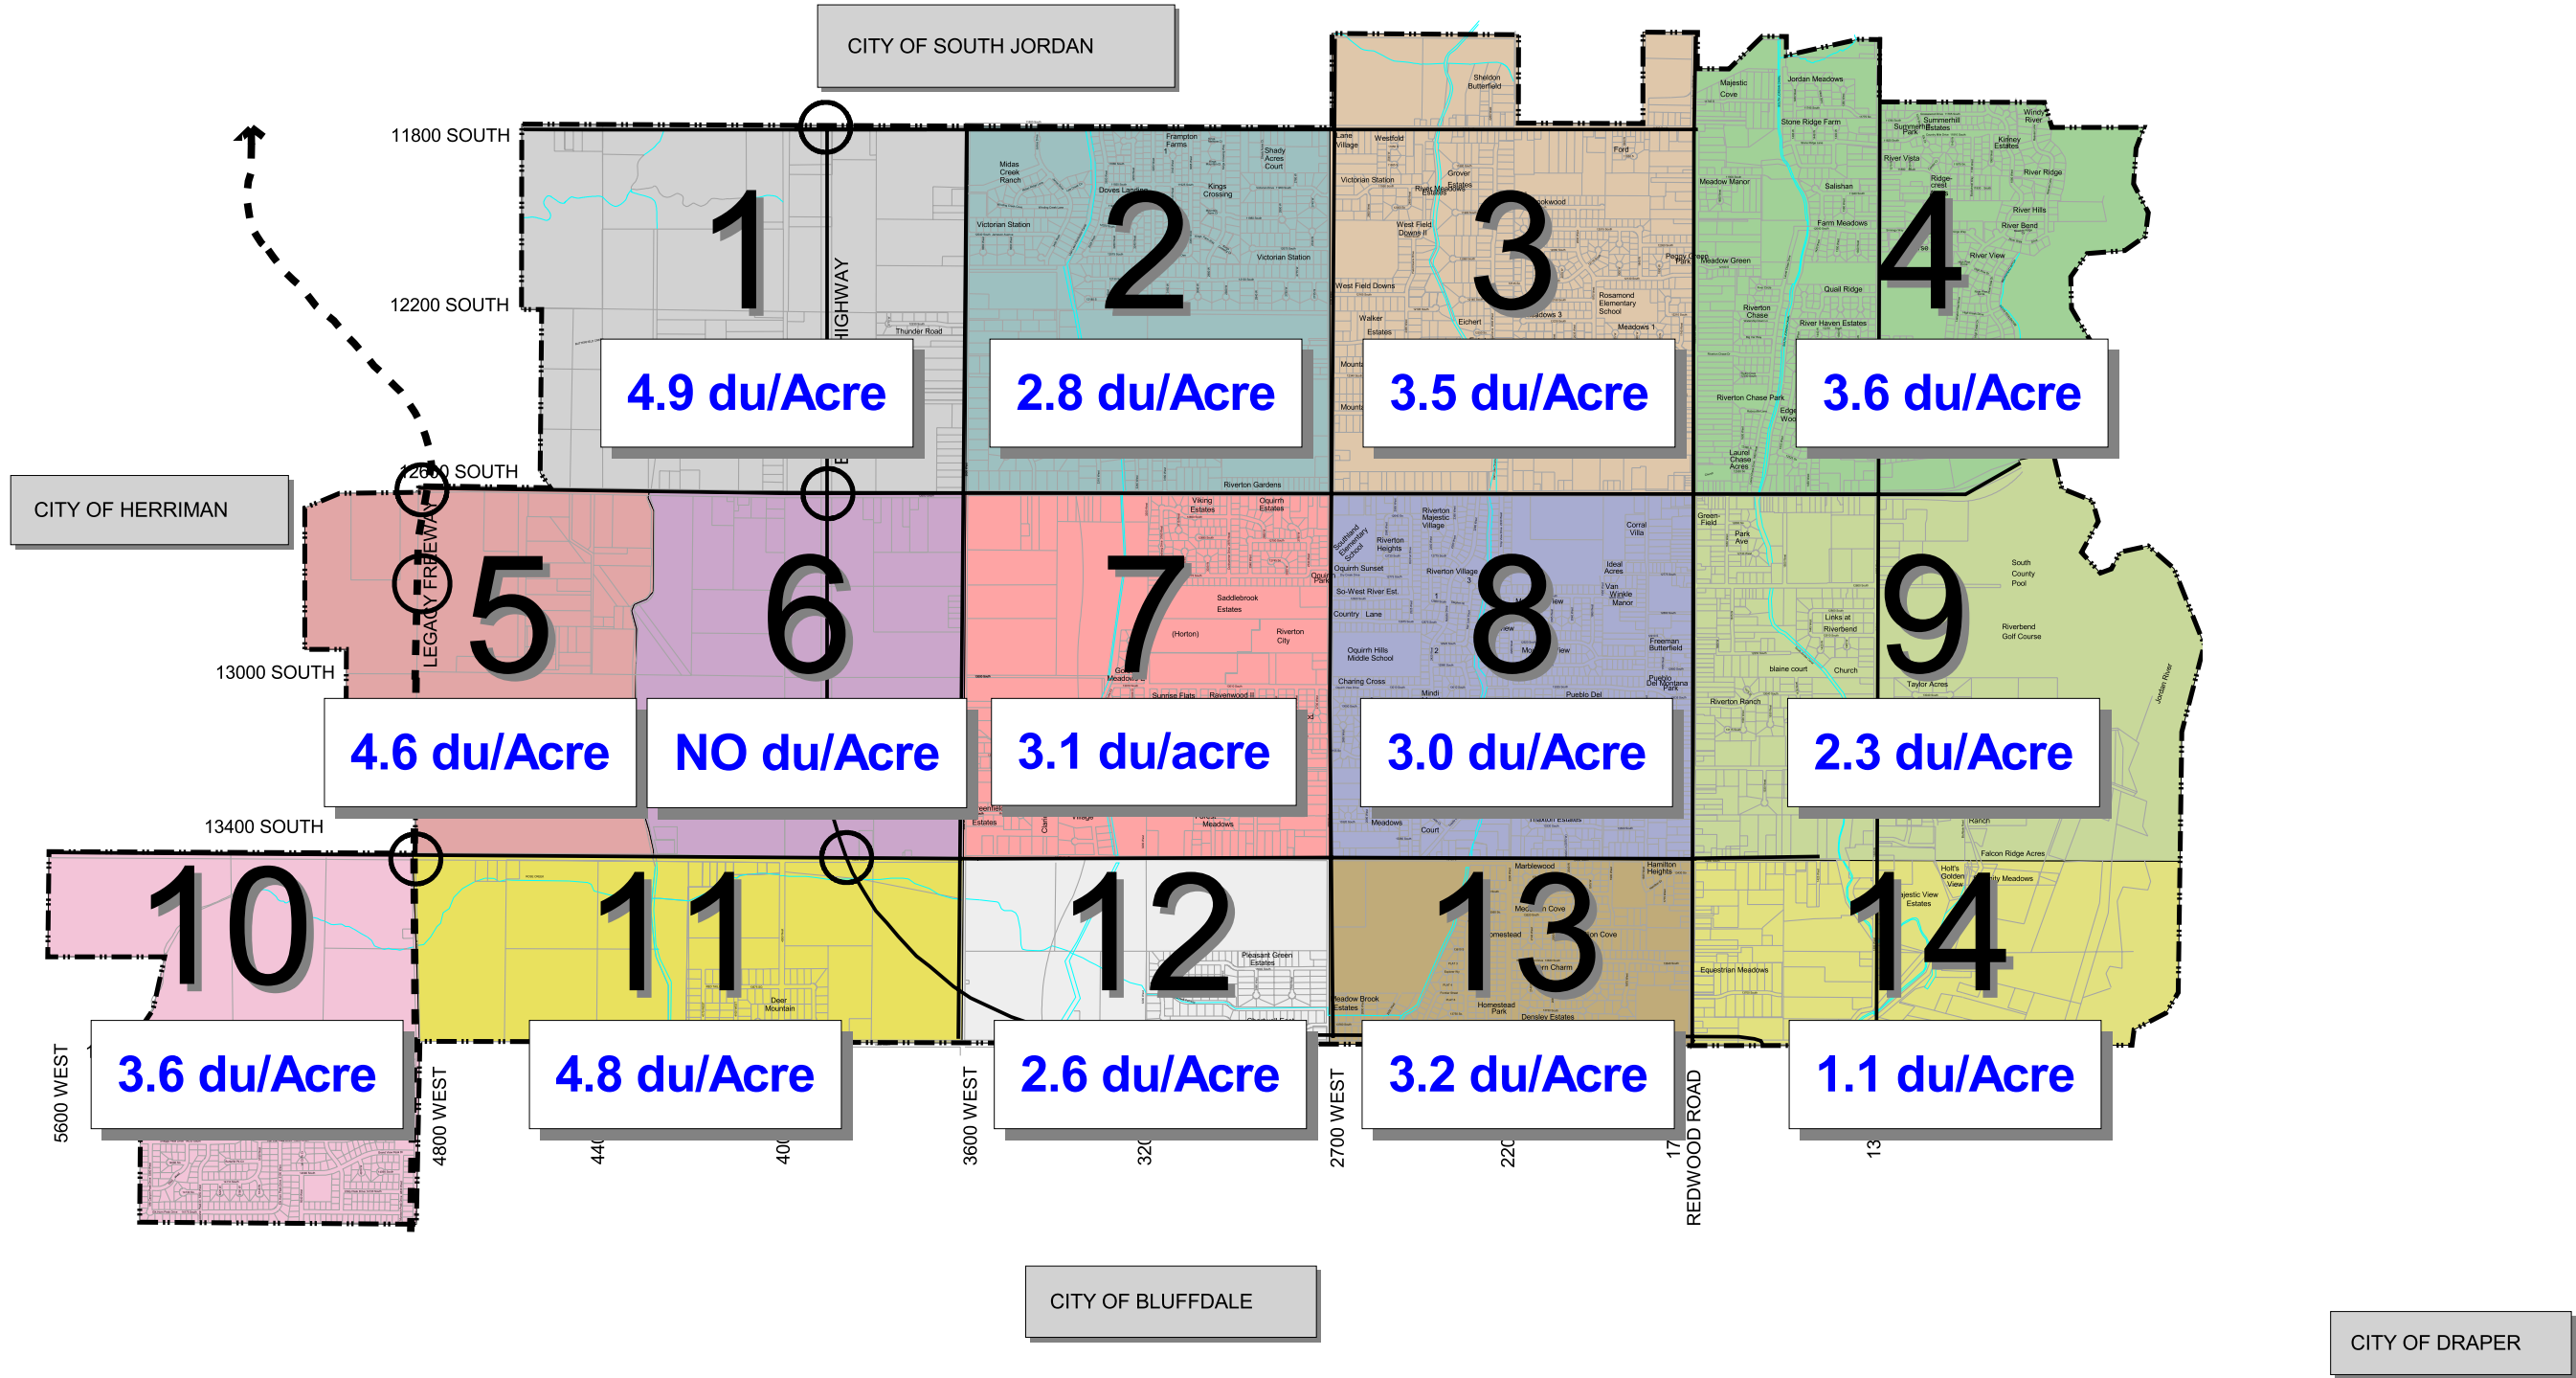

# RIVERTON CITY GENERAL PLAN

FIGURE 2-2  
PLANNING SUBAREAS

SOURCE: CITY OF RIVERTON, JULY 2000.  
BRW, INC, JANUARY 2001.