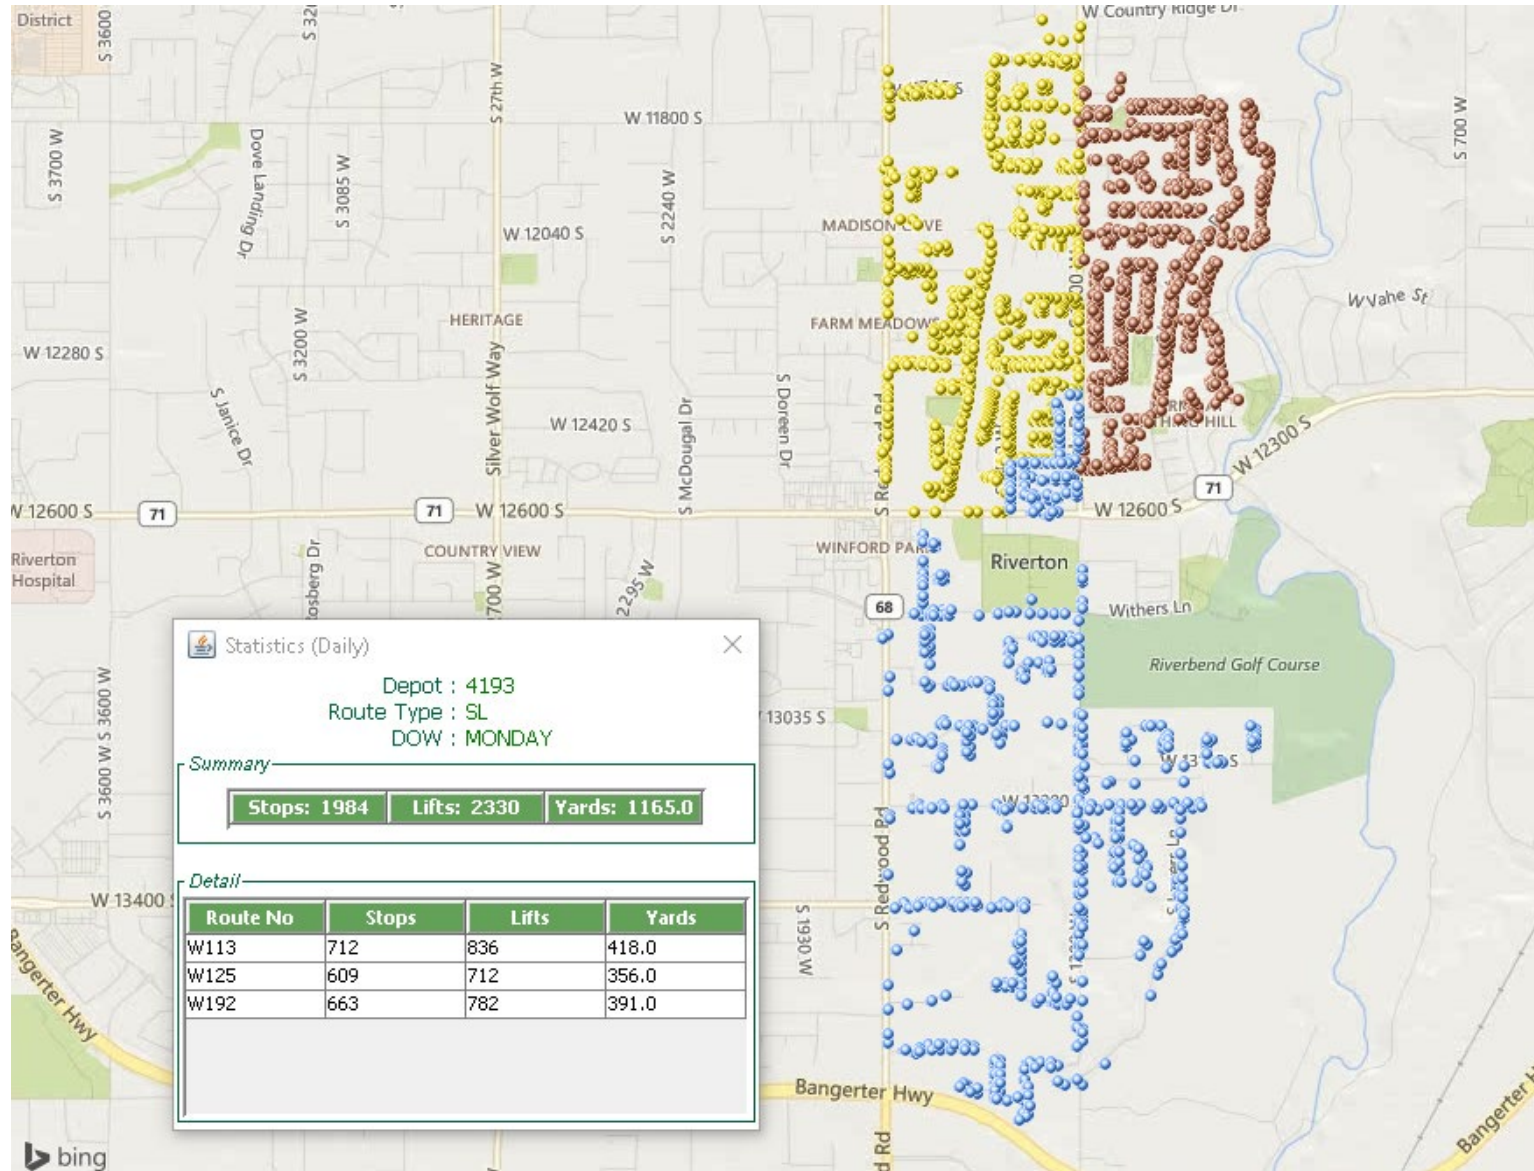

Tuesday Recycle
 Dark Blue Dots
 will move from
 Even week to
 Odd week
 Yellow dots are
 Even Week
 Light Blue are
 Odd Week

Wednesday
Recycle
Dark Blue Dots
will move from
Odd week to
Even week
Light Blue are
Odd Week

Thursday Recycle
Dark Blue Dots
will move from
Even week to
Odd week
The green dots
are Even week
The Purple are
Odd week

Friday Recycle
 Dark Blue Dots
 will move from
 Even week to
 Odd week
 The green dots
 are Even week
 The Purple are
 Odd week

Green = Even Week
Yellow = Odd Week

Statistics (Daily)

Depot : 4193
 Route Type : SL
 DOW : WEDNESDAY

Summary

Stops: 2182 **Lifts: 2548** **Yards: 1274.0**

Detail

Route No	Stops	Lifts	Yards
W313	705	820	410.0
W325	713	857	428.5
W392	764	871	435.5

Statistics (Daily)

Depot : 4193
 Route Type : SL
 DOW : THURSDAY

Summary

Stops: 2043 Lifts: 2474 Yards: 1237.0

Detail

Route No	Stops	Lifts	Yards
W413	713	861	430.5
W425	720	848	424.0
W492	610	765	382.5