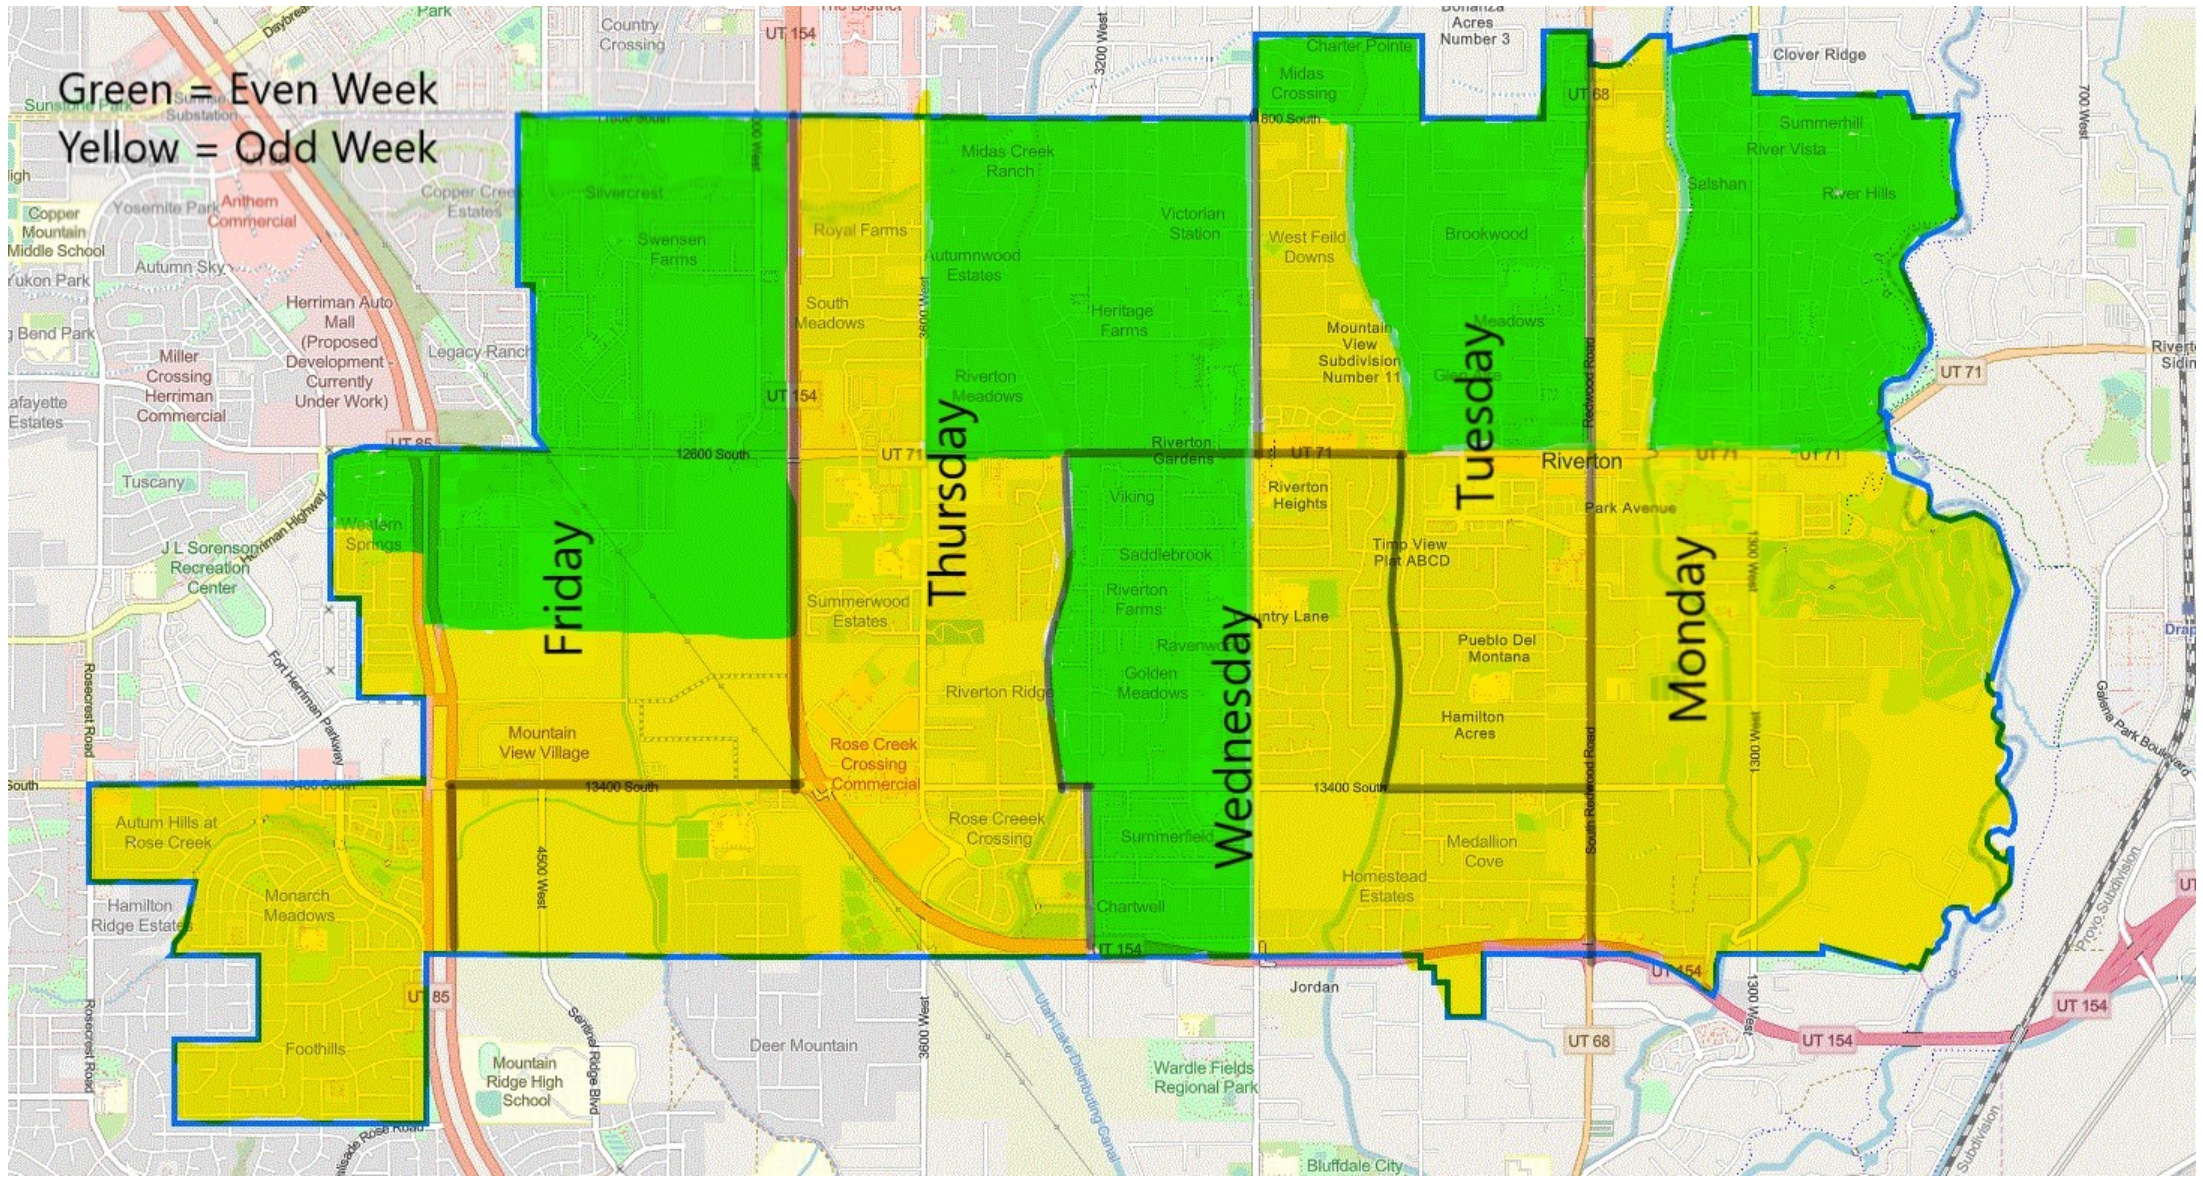

Process for informing residents

1. 1 Week prior – We will deliver a notification on each container of the homes we plan to move.
2. On the week of the service change we will service based on the following schedule:
 - Monday to Wednesday change- We will service the area on Monday according to the new schedule. We will go back through the area moved to Wednesday and service any resident that might have forgot about the change, as we service we will place a reminder notification on the can.
 - Tuesday to Wednesday change- We will service the area on Tuesday according to the new schedule. We will go back through the area moved to Wednesday and service any resident that might have forgot about the change and deliver a reminder notification.
 - Wednesday to Thursday change- We will service the area on Wednesday according to the new schedule. We will go back through the area moved to Thursday and service any resident that might have forgot about the change and deliver a reminder notification.
 - Thursday to Friday change- We will service on Thursday according to the new schedule. We will go through the area moved to Friday and service any resident that might have forgot about the change and delivering a reminder notification.

Thursday Recycle
Dark Blue Dots
will move from
Even week to
Odd week
The green dots
are Even week
The Purple are
Odd week

Friday Recycle
 Dark Blue Dots
 will move from
 Even week to
 Odd week
 The green dots
 are Even week
 The Purple are
 Odd week

Green = Even Week
Yellow = Odd Week

Statistics (Daily)

Depot : 4193
 Route Type : SL
 DOW : WEDNESDAY

Summary

Stops: 2182 **Lifts: 2548** **Yards: 1274.0**

Detail

Route No	Stops	Lifts	Yards
W313	705	820	410.0
W325	713	857	428.5
W392	764	871	435.5