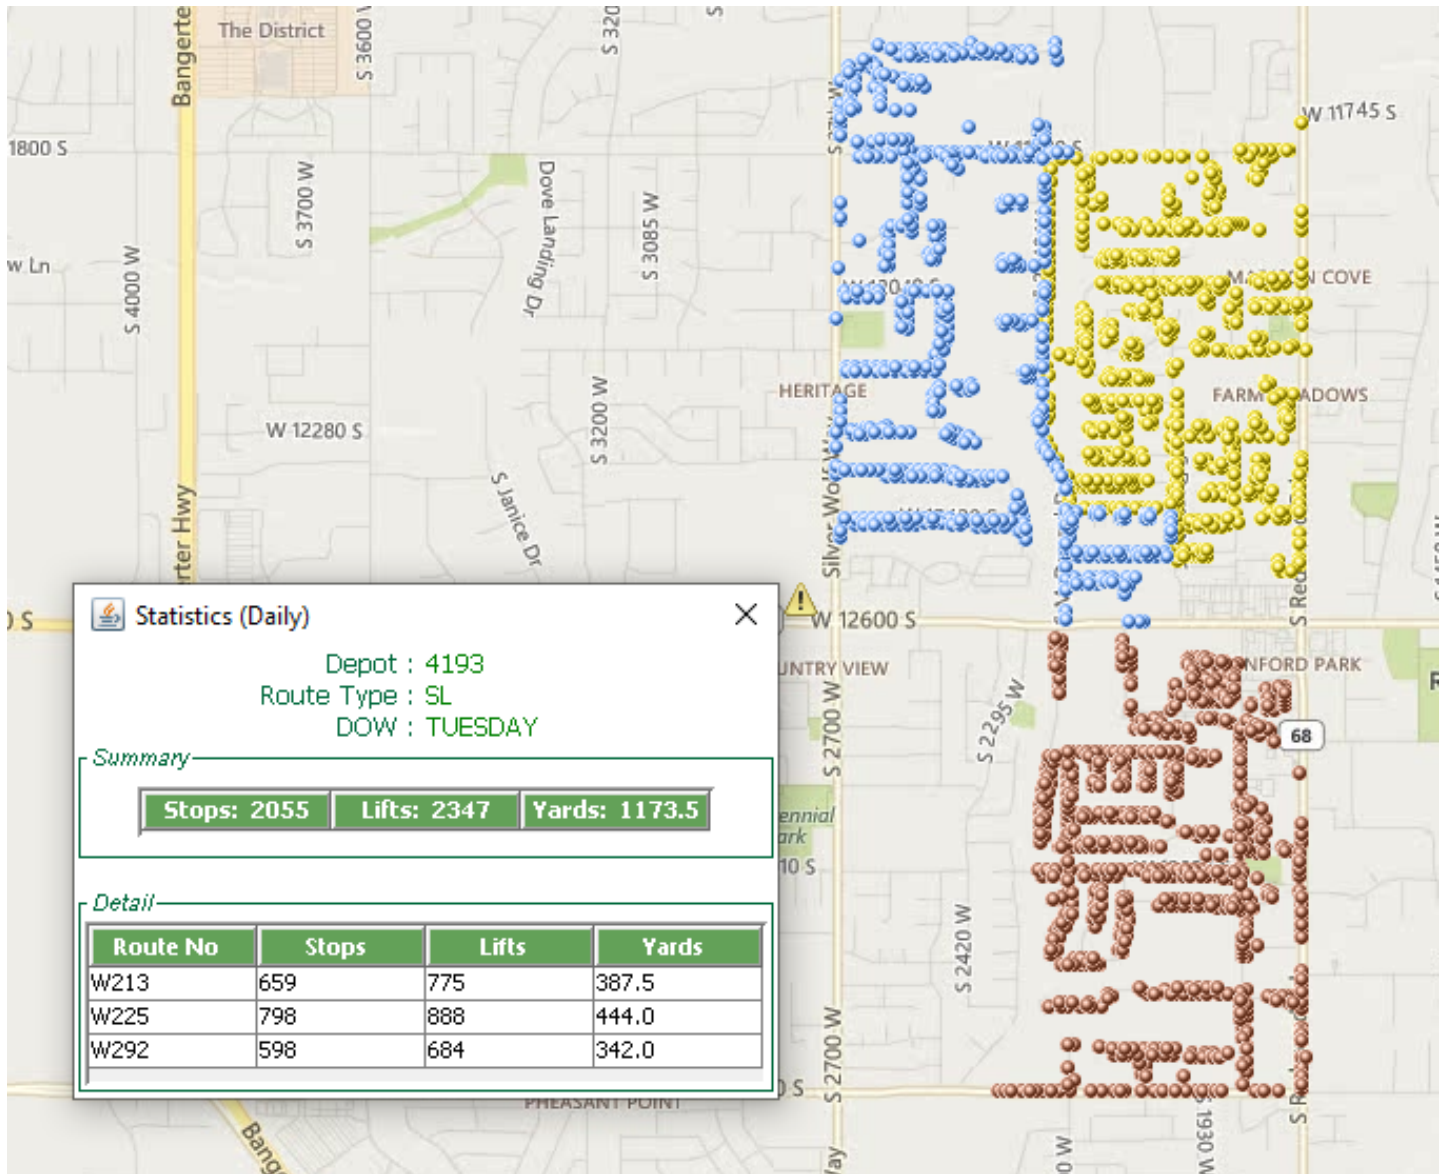

Tuesday Recycle
 Dark Blue Dots
 will move from
 Even week to
 Odd week
 Yellow dots are
 Even Week
 Light Blue are
 Odd Week

Wednesday
Recycle
Dark Blue Dots
will move from
Odd week to
Even week
Light Blue are
Odd Week

Thursday Recycle
Dark Blue Dots
will move from
Even week to
Odd week
The green dots
are Even week
The Purple are
Odd week

Friday Recycle
 Dark Blue Dots
 will move from
 Even week to
 Odd week
 The green dots
 are Even week
 The Purple are
 Odd week

Green = Even Week
Yellow = Odd Week

Statistics (Daily)

Depot : 4193
 Route Type : SL
 DOW : WEDNESDAY

Summary

Stops: 2182 **Lifts: 2548** **Yards: 1274.0**

Detail

Route No	Stops	Lifts	Yards
W313	705	820	410.0
W325	713	857	428.5
W392	764	871	435.5

Statistics (Daily)

Depot : 4193
 Route Type : SL
 DOW : THURSDAY

Summary

Stops: 2043 Lifts: 2474 Yards: 1237.0

Detail

Route No	Stops	Lifts	Yards
W413	713	861	430.5
W425	720	848	424.0
W492	610	765	382.5