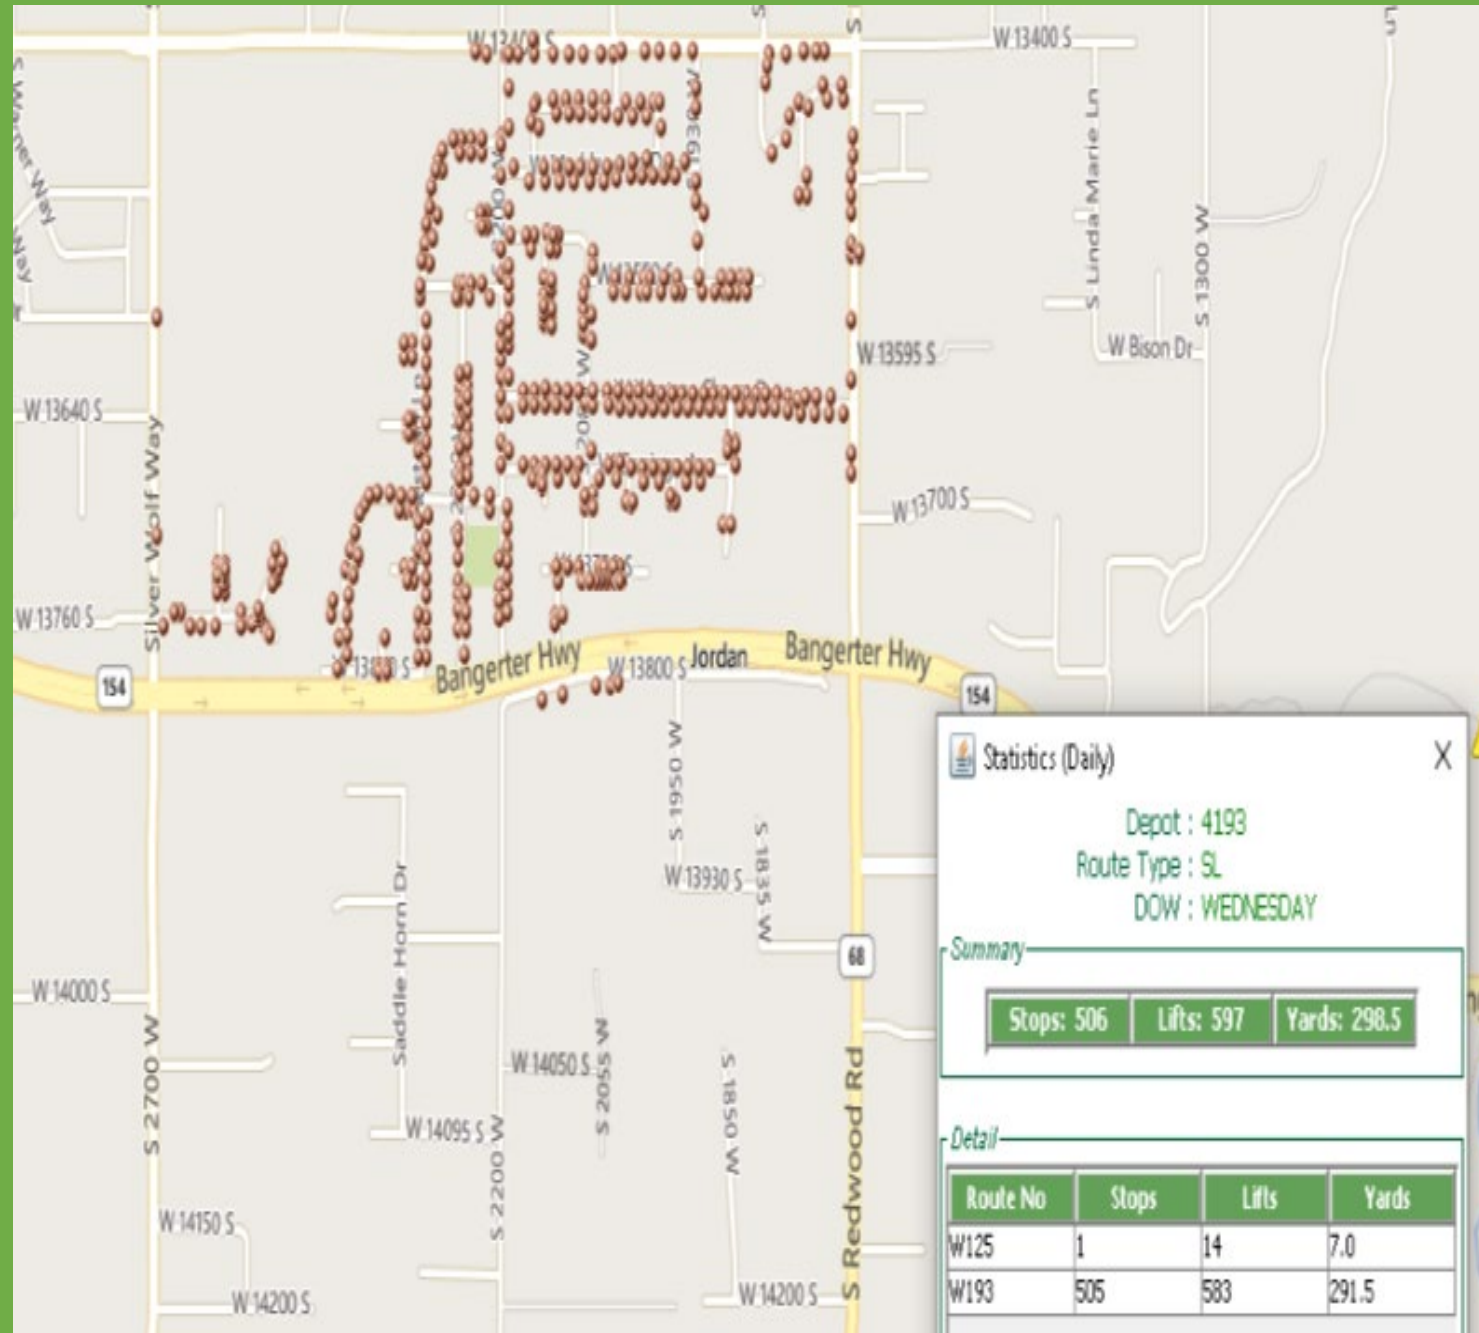

Day Change from Monday to Wednesday