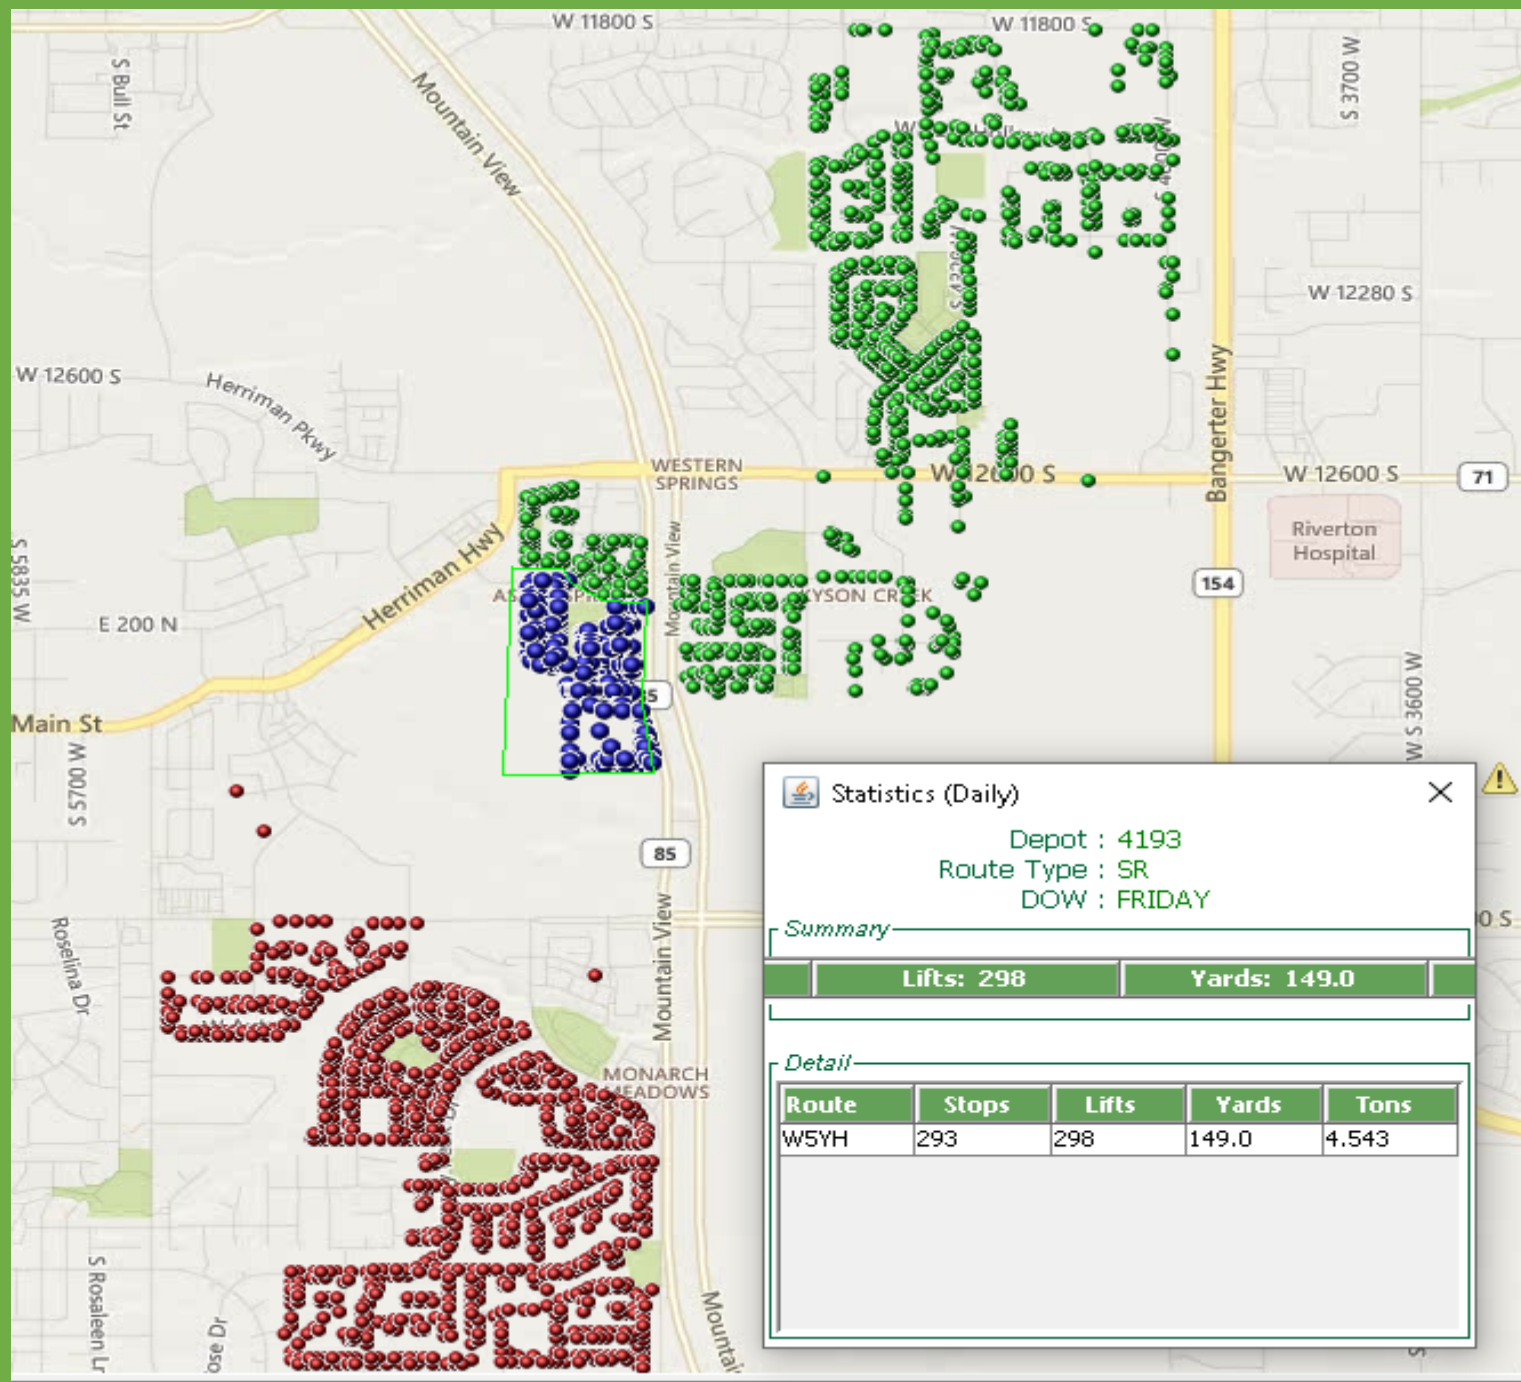

Riverton Re-Route

Riverton City

Day Change proposal

- Total homes moving 5,542
- Number of homes per day
 1. 506 homes moved from Monday to Wednesday.
 2. 642 homes moved from Tuesday to Wednesday.
 3. 1791 homes moved from Wednesday to Thursday.
 4. 2603 Homes moved from Thursday to Friday.

Tuesday Recycle
 Dark Blue Dots
 will move from
 Even week to
 Odd week
 Yellow dots are
 Even Week
 Light Blue are
 Odd Week

Wednesday
Recycle
Dark Blue Dots
will move from
Odd week to
Even week
Light Blue are
Odd Week

Green = Even Week
Yellow = Odd Week

Statistics (Daily)

Depot : 4193
 Route Type : SL
 DOW : WEDNESDAY

Summary

Stops: 2182 **Lifts: 2548** **Yards: 1274.0**

Detail

Route No	Stops	Lifts	Yards
W313	705	820	410.0
W325	713	857	428.5
W392	764	871	435.5

Statistics (Daily)

Depot : 4193
 Route Type : SL
 DOW : THURSDAY

Summary

Stops: 2043 Lifts: 2474 Yards: 1237.0

Detail

Route No	Stops	Lifts	Yards
W413	713	861	430.5
W425	720	848	424.0
W492	610	765	382.5