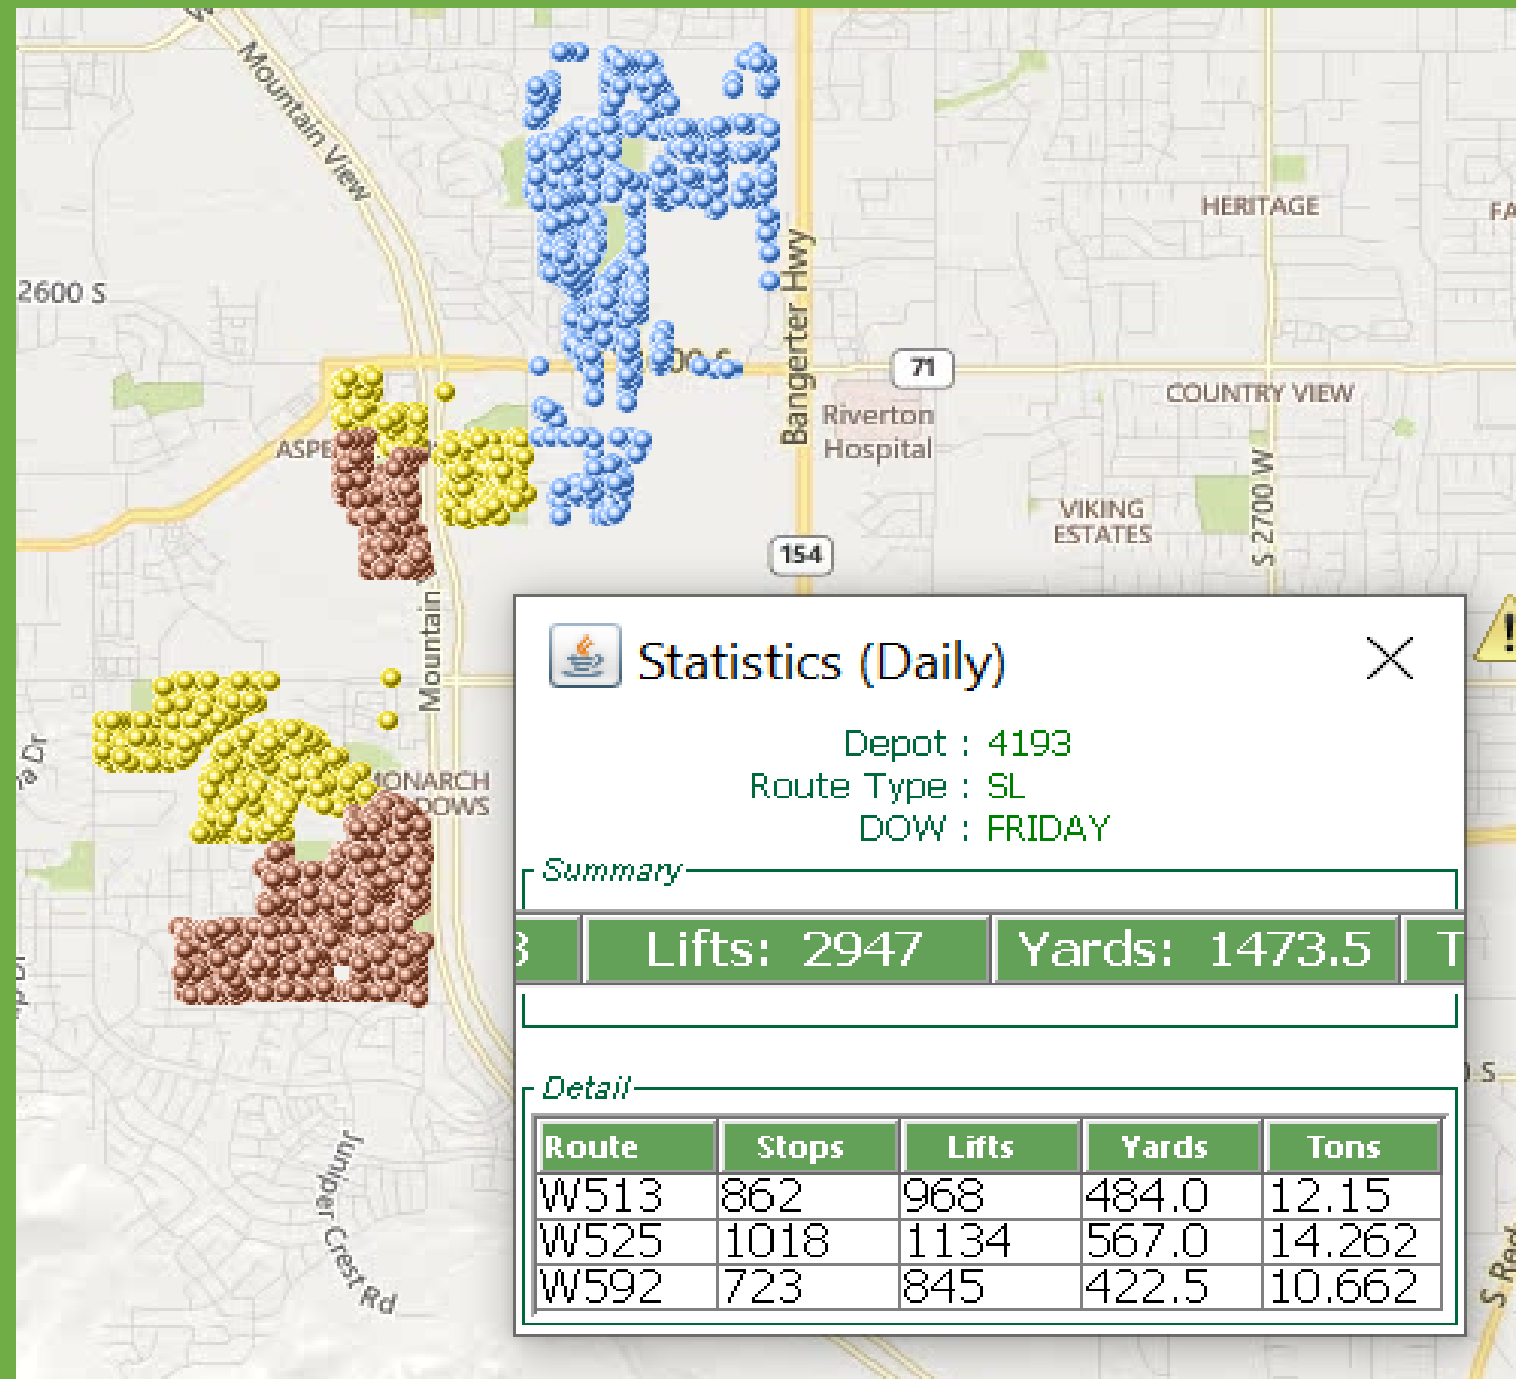

Riverton Re-Route

Riverton City

Day Change proposal

- Total homes moving 5,542
- Number of homes per day
 1. 506 homes moved from Monday to Wednesday.
 2. 642 homes moved from Tuesday to Wednesday.
 3. 1791 homes moved from Wednesday to Thursday.
 4. 2603 Homes moved from Thursday to Friday.

Day Change from Monday to Wednesday

Day Change from Tuesday to Wednesday

Day Change from Wednesday to Thursday

Day Change from Thursday to Friday

Recycle Odd/Even Week Changes

Monday Recycle
Dark Blue Dots
will move from
Even week to
Odd week
Yellow dots are
Even Week
Light Blue are
Odd Week

Green = Even Week
Yellow = Odd Week

Statistics (Daily)

Depot : 4193
 Route Type : SL
 DOW : WEDNESDAY

Summary

Stops: 2182 **Lifts: 2548** **Yards: 1274.0**

Detail

Route No	Stops	Lifts	Yards
W313	705	820	410.0
W325	713	857	428.5
W392	764	871	435.5

Statistics (Daily)

Depot : 4193
 Route Type : SL
 DOW : THURSDAY

Summary

Stops: 2043 Lifts: 2474 Yards: 1237.0

Detail

Route No	Stops	Lifts	Yards
W413	713	861	430.5
W425	720	848	424.0
W492	610	765	382.5