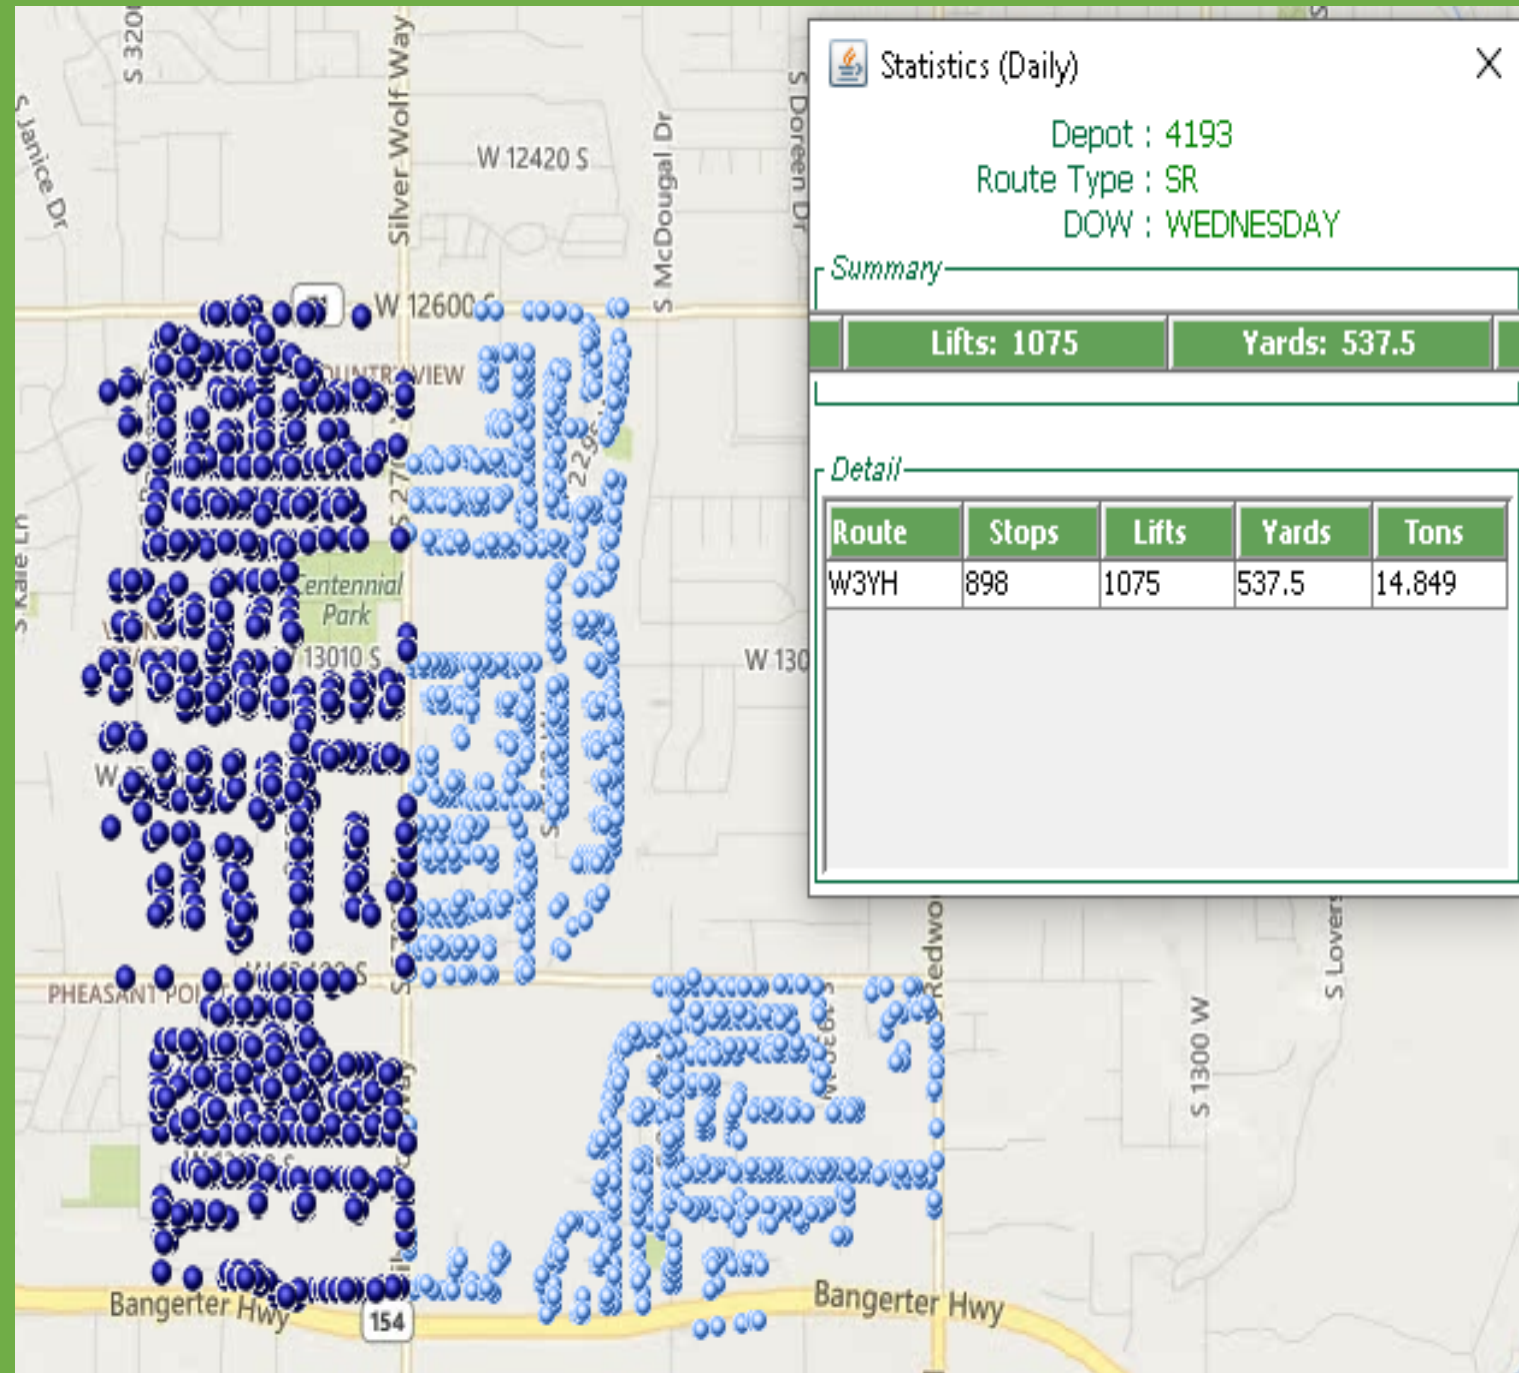

Wednesday
Recycle
Dark Blue Dots
will move from
Odd week to
Even week
Light Blue are
Odd Week