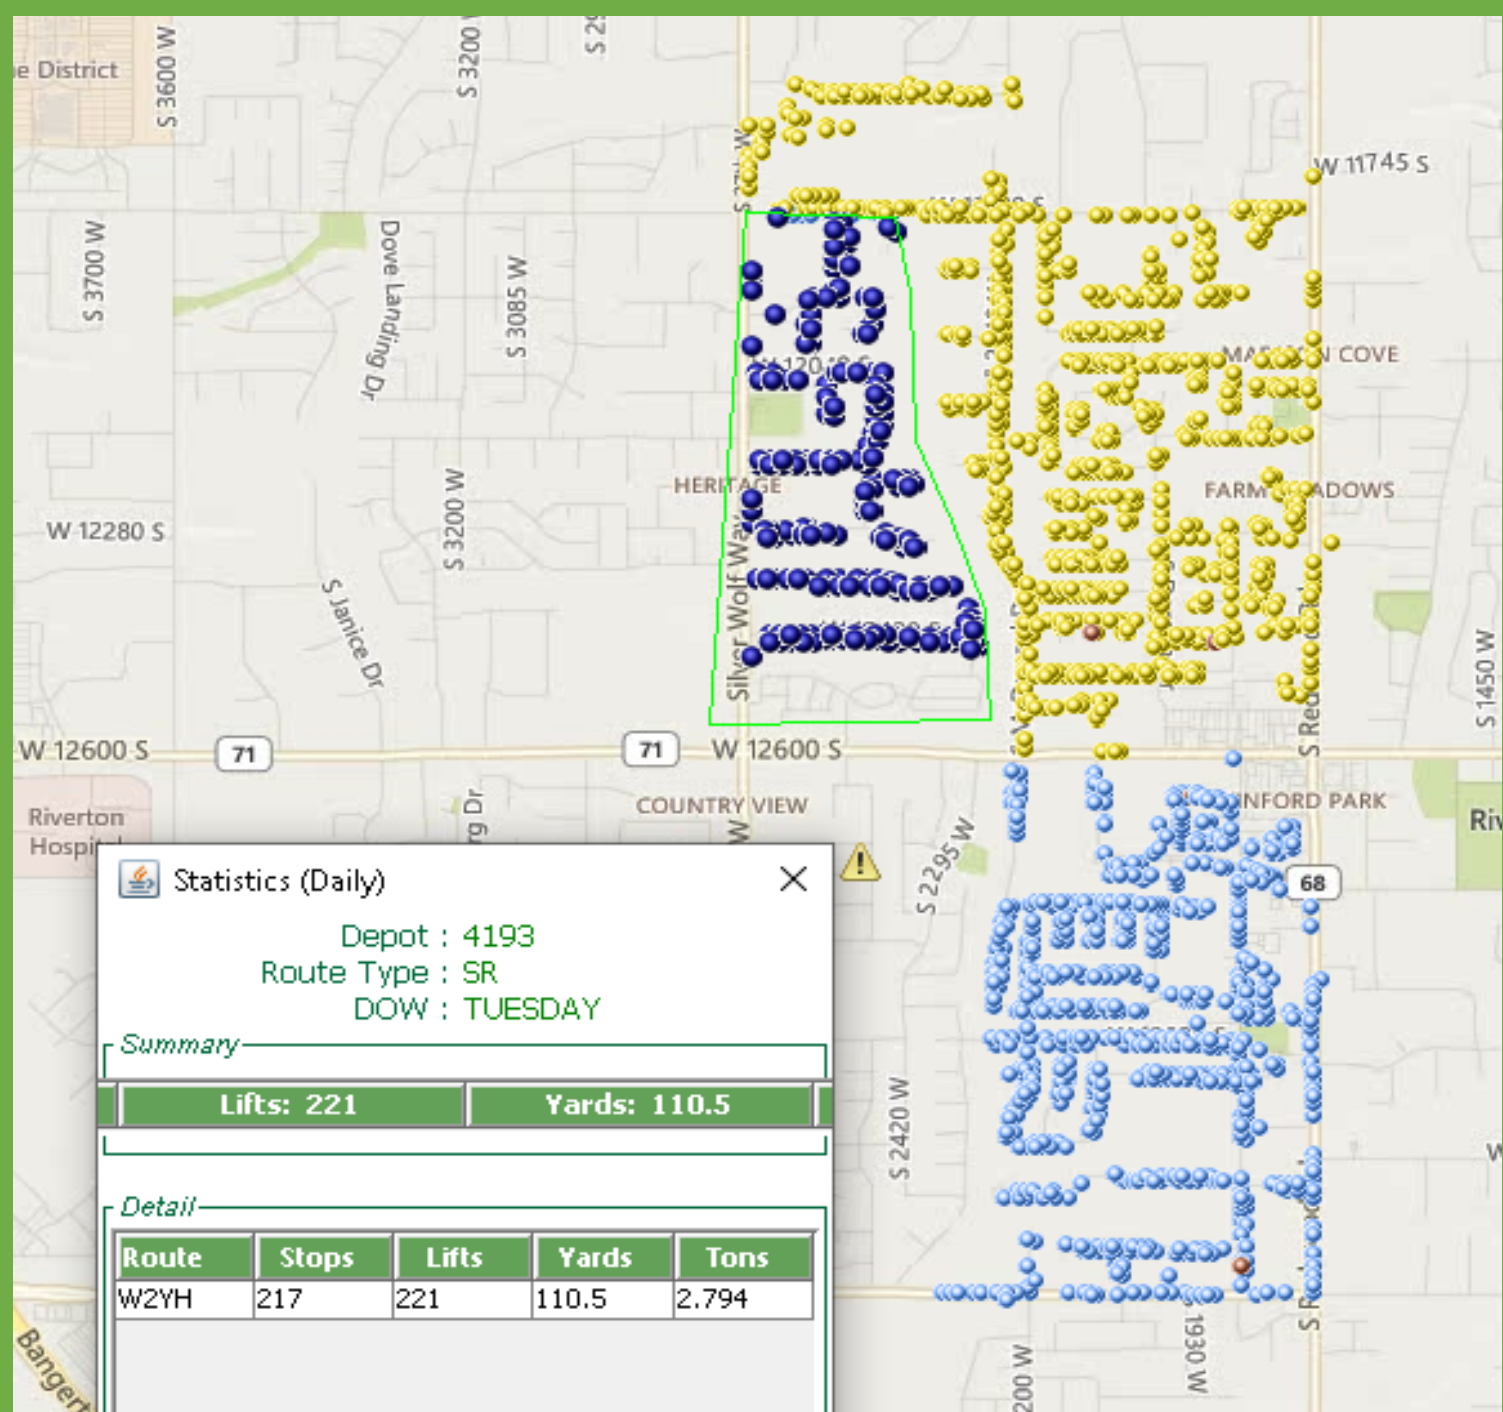

Tuesday Recycle
Dark Blue Dots
will move from
Even week to
Odd week
Yellow dots are
Even Week
Light Blue are
Odd Week