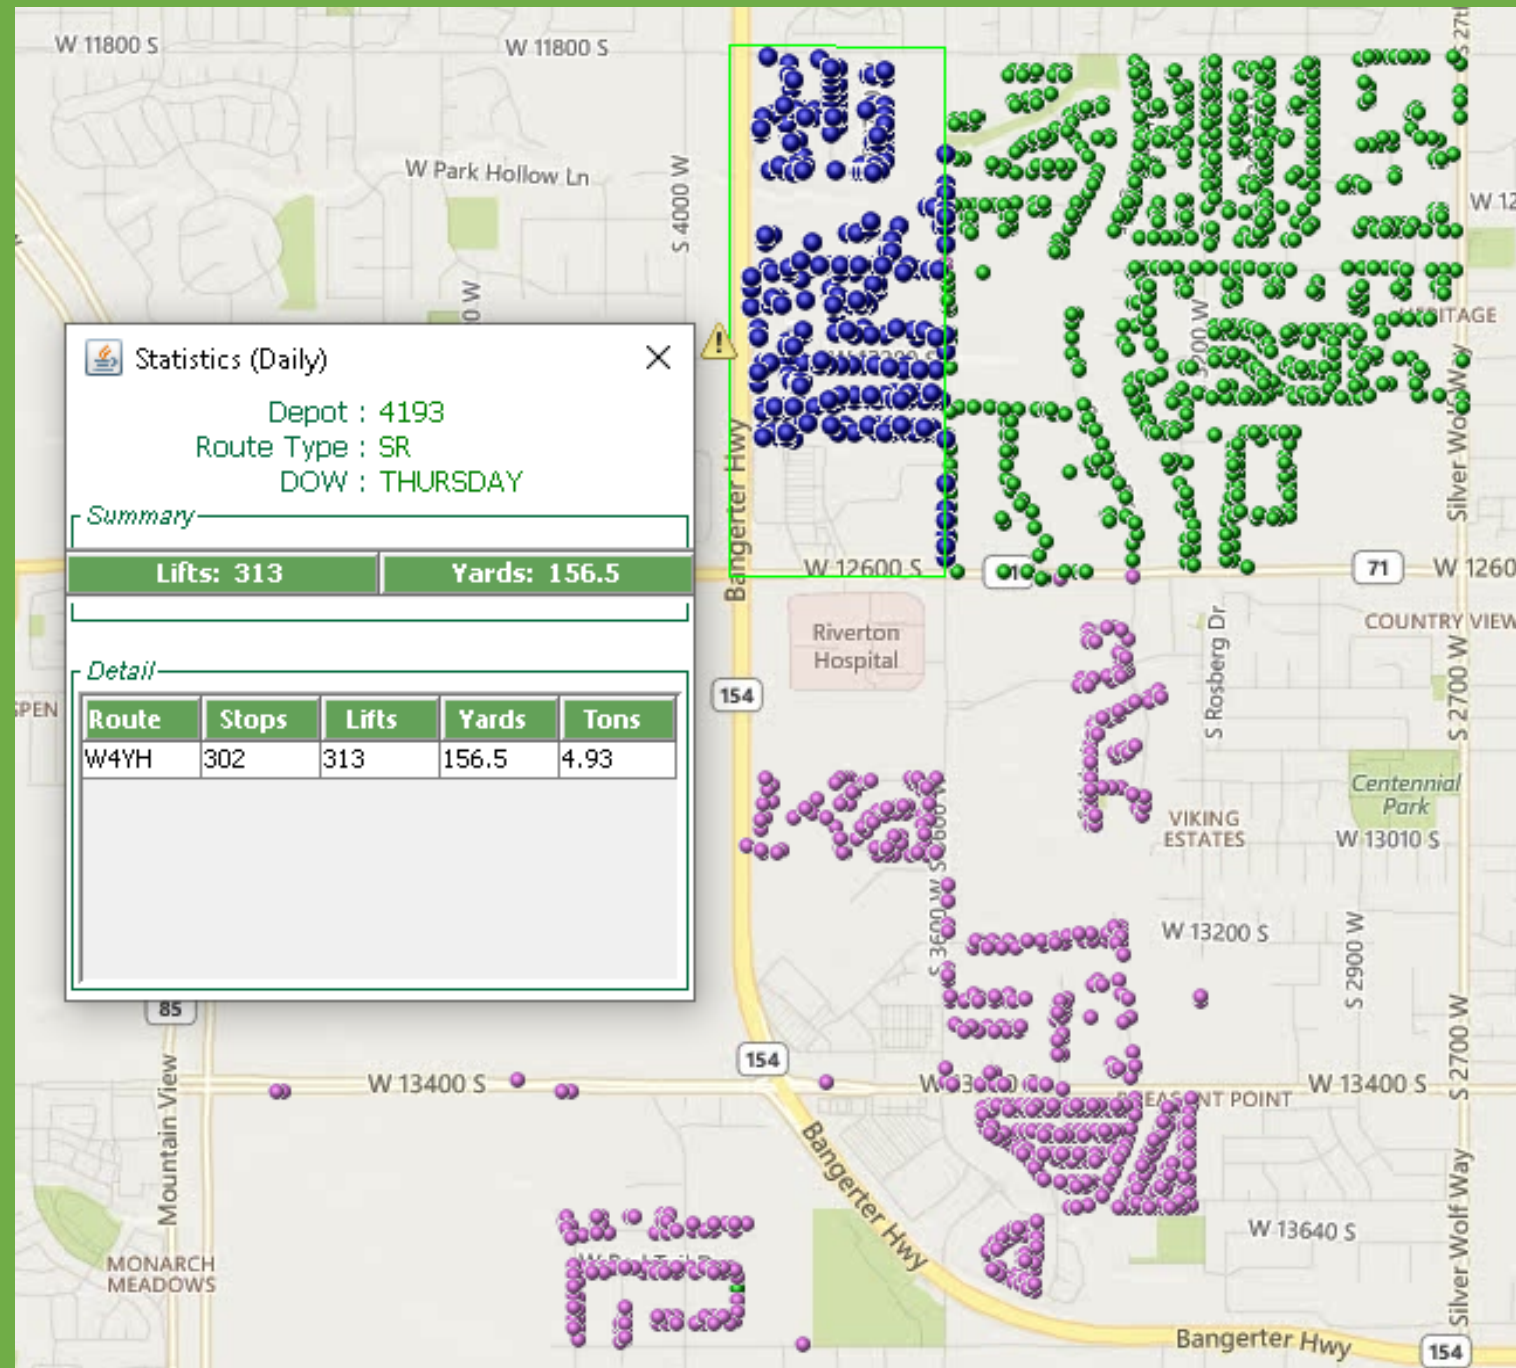

Thursday Recycle
Dark Blue Dots
will move from
Even week to
Odd week
The green dots
are Even week
The Purple are
Odd week