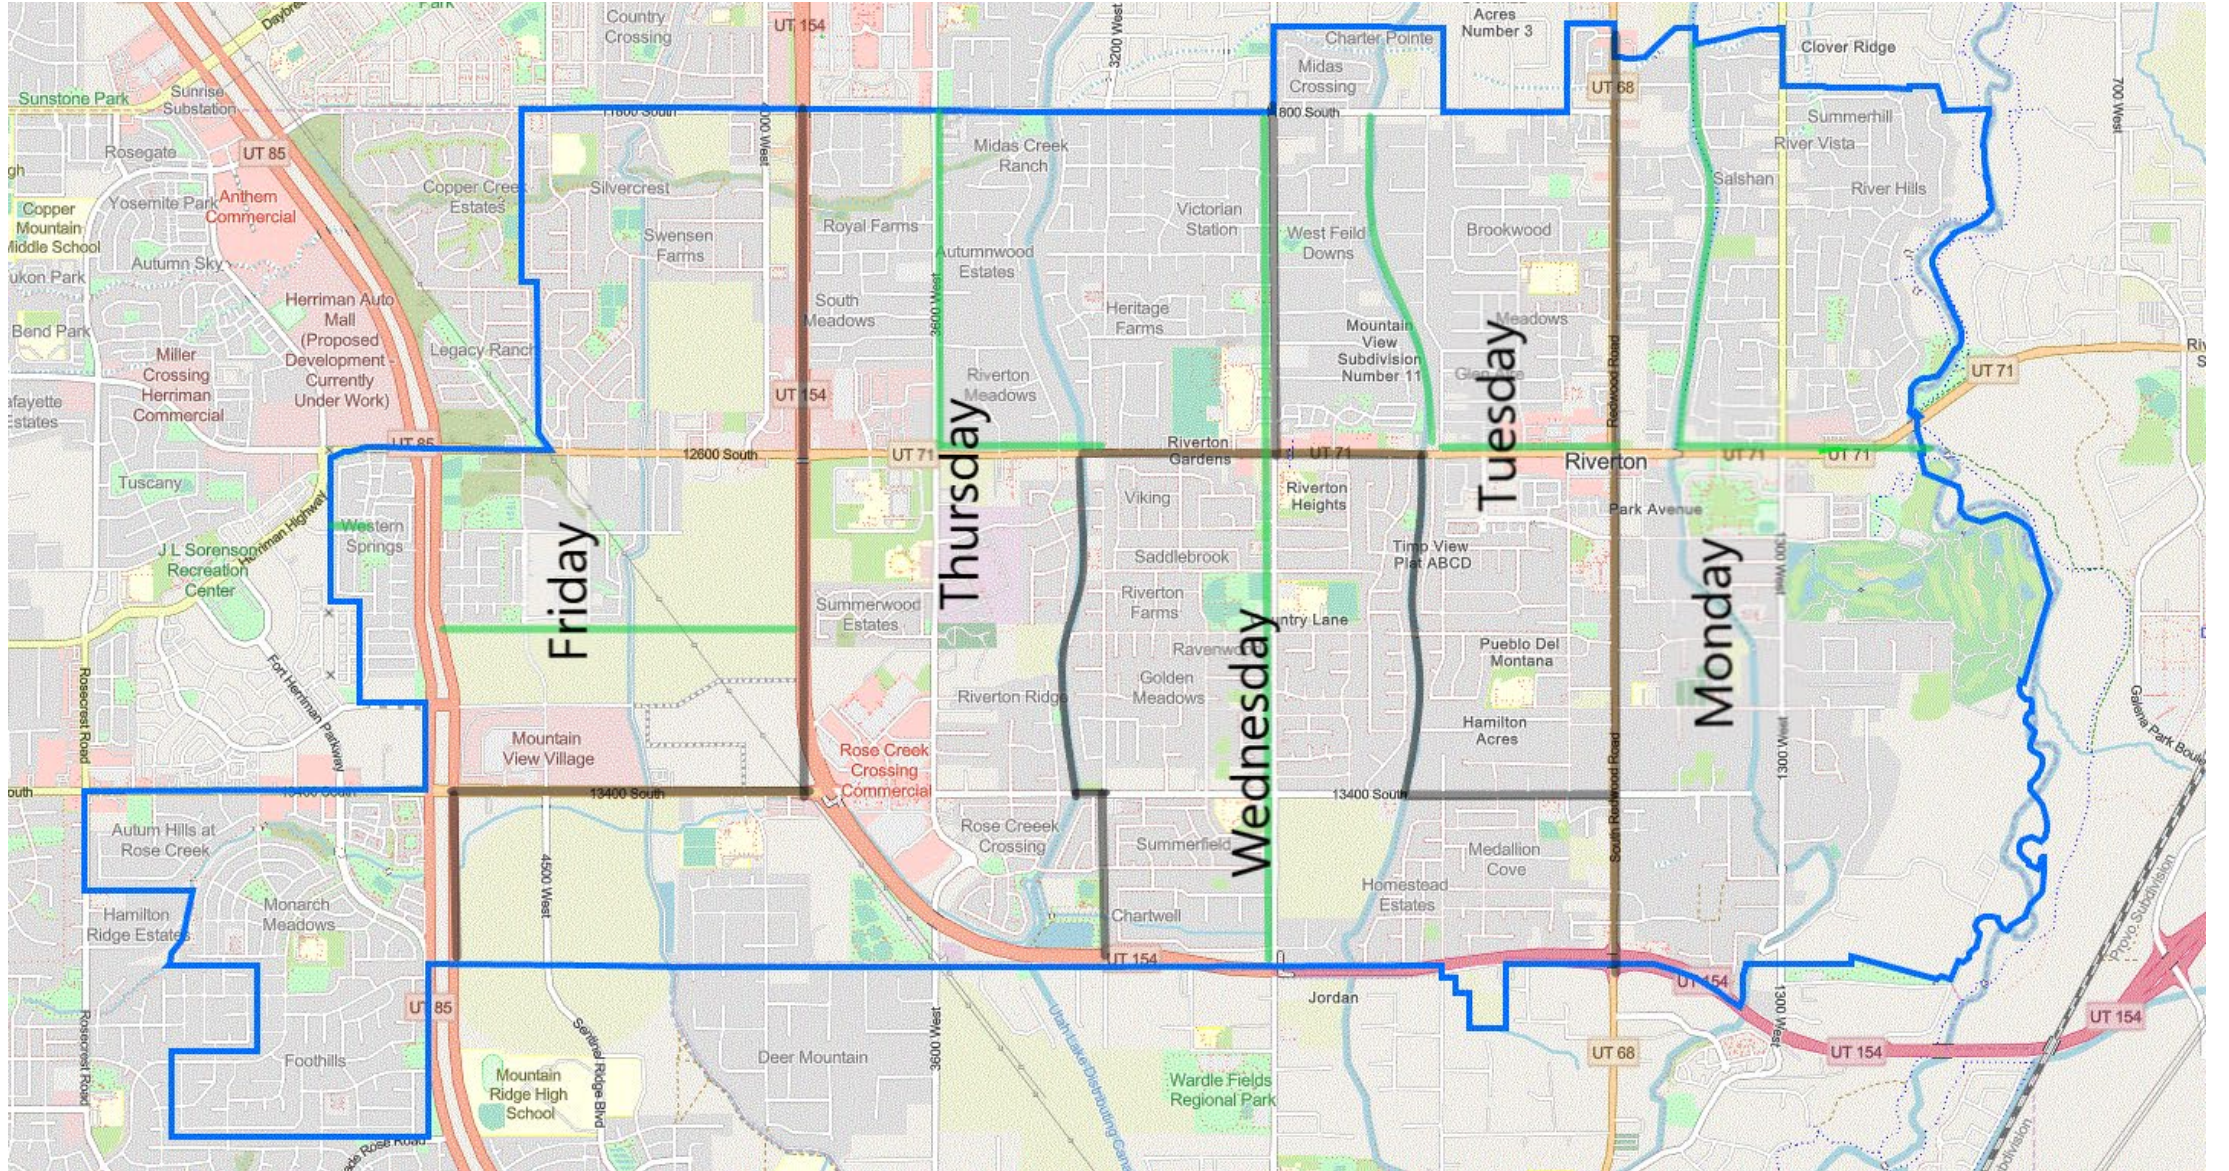

Process for informing residents

1. 1 Week prior – We will deliver a notification on each container of the homes we plan to move.
2. On the week of the service change we will service based on the following schedule:
 - Monday to Wednesday change- We will service the area on Monday according to the new schedule. We will go back through the area moved to Wednesday and service any resident that might have forgot about the change, as we service we will place a reminder notification on the can.
 - Tuesday to Wednesday change- We will service the area on Tuesday according to the new schedule. We will go back through the area moved to Wednesday and service any resident that might have forgot about the change and deliver a reminder notification.
 - Wednesday to Thursday change- We will service the area on Wednesday according to the new schedule. We will go back through the area moved to Thursday and service any resident that might have forgot about the change and deliver a reminder notification.
 - Thursday to Friday change- We will service on Thursday according to the new schedule. We will go through the area moved to Friday and service any resident that might have forgot about the change and delivering a reminder notification.

Tuesday Recycle
 Dark Blue Dots
 will move from
 Even week to
 Odd week
 Yellow dots are
 Even Week
 Light Blue are
 Odd Week

Wednesday
Recycle
Dark Blue Dots
will move from
Odd week to
Even week
Light Blue are
Odd Week

Green = Even Week
Yellow = Odd Week

Statistics (Daily)

Depot : 4193
 Route Type : SL
 DOW : WEDNESDAY

Summary

Stops: 2182 **Lifts: 2548** **Yards: 1274.0**

Detail

Route No	Stops	Lifts	Yards
W313	705	820	410.0
W325	713	857	428.5
W392	764	871	435.5

Statistics (Daily)

Depot : 4193
 Route Type : SL
 DOW : THURSDAY

Summary

Stops: 2043 Lifts: 2474 Yards: 1237.0

Detail

Route No	Stops	Lifts	Yards
W413	713	861	430.5
W425	720	848	424.0
W492	610	765	382.5