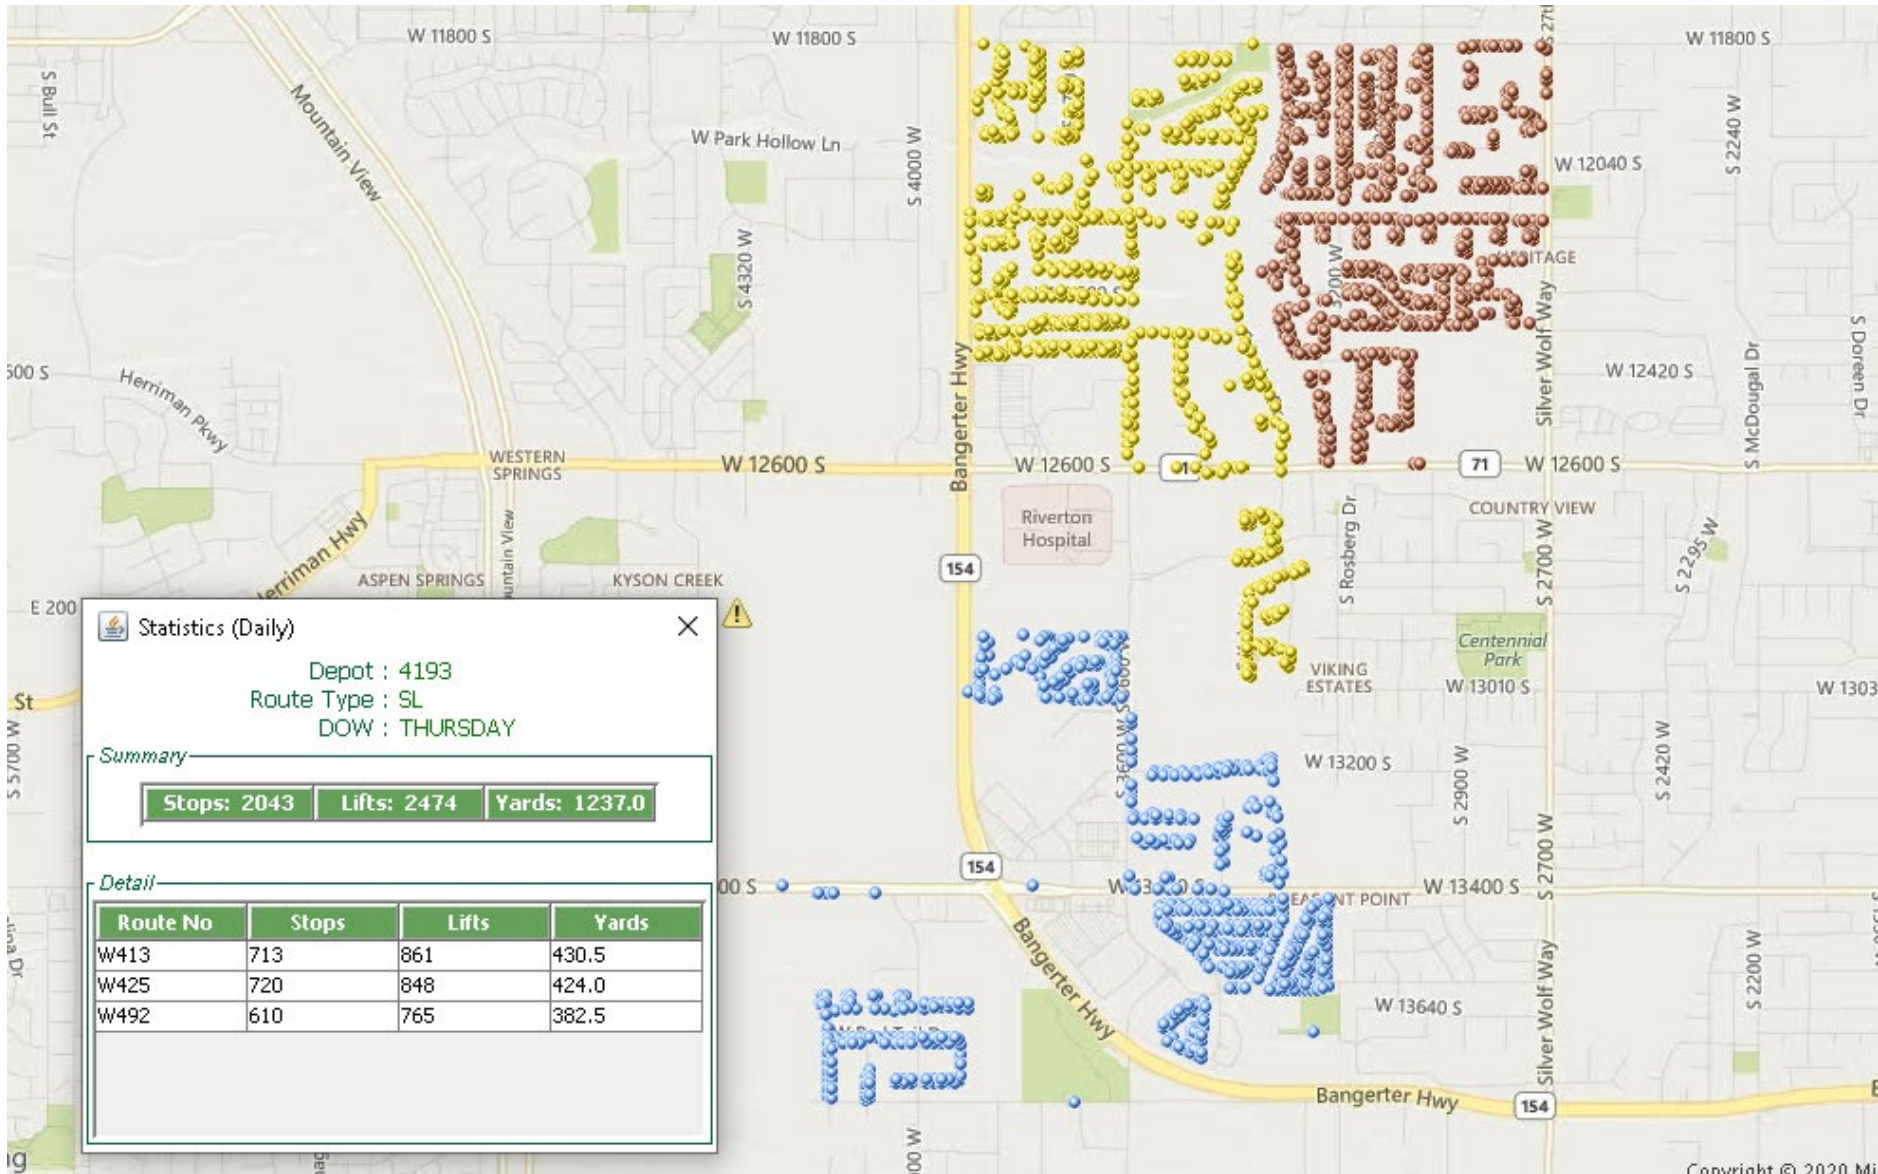

Riverton Re-Route

Riverton City

Day Change proposal

- Total homes moving 5,542
- Number of homes per day
 1. 506 homes moved from Monday to Wednesday.
 2. 642 homes moved from Tuesday to Wednesday.
 3. 1791 homes moved from Wednesday to Thursday.
 4. 2603 Homes moved from Thursday to Friday.

Thursday Recycle
Dark Blue Dots
will move from
Even week to
Odd week
The green dots
are Even week
The Purple are
Odd week

Friday Recycle
 Dark Blue Dots
 will move from
 Even week to
 Odd week
 The green dots
 are Even week
 The Purple are
 Odd week

Green = Even Week
Yellow = Odd Week

Statistics (Daily)

Depot : 4193
 Route Type : SL
 DOW : WEDNESDAY

Summary

Stops: 2182 **Lifts: 2548** **Yards: 1274.0**

Detail

Route No	Stops	Lifts	Yards
W313	705	820	410.0
W325	713	857	428.5
W392	764	871	435.5

Statistics (Daily)

Depot : 4193
 Route Type : SL
 DOW : THURSDAY

Summary

Stops: 2043 Lifts: 2474 Yards: 1237.0

Detail

Route No	Stops	Lifts	Yards
W413	713	861	430.5
W425	720	848	424.0
W492	610	765	382.5