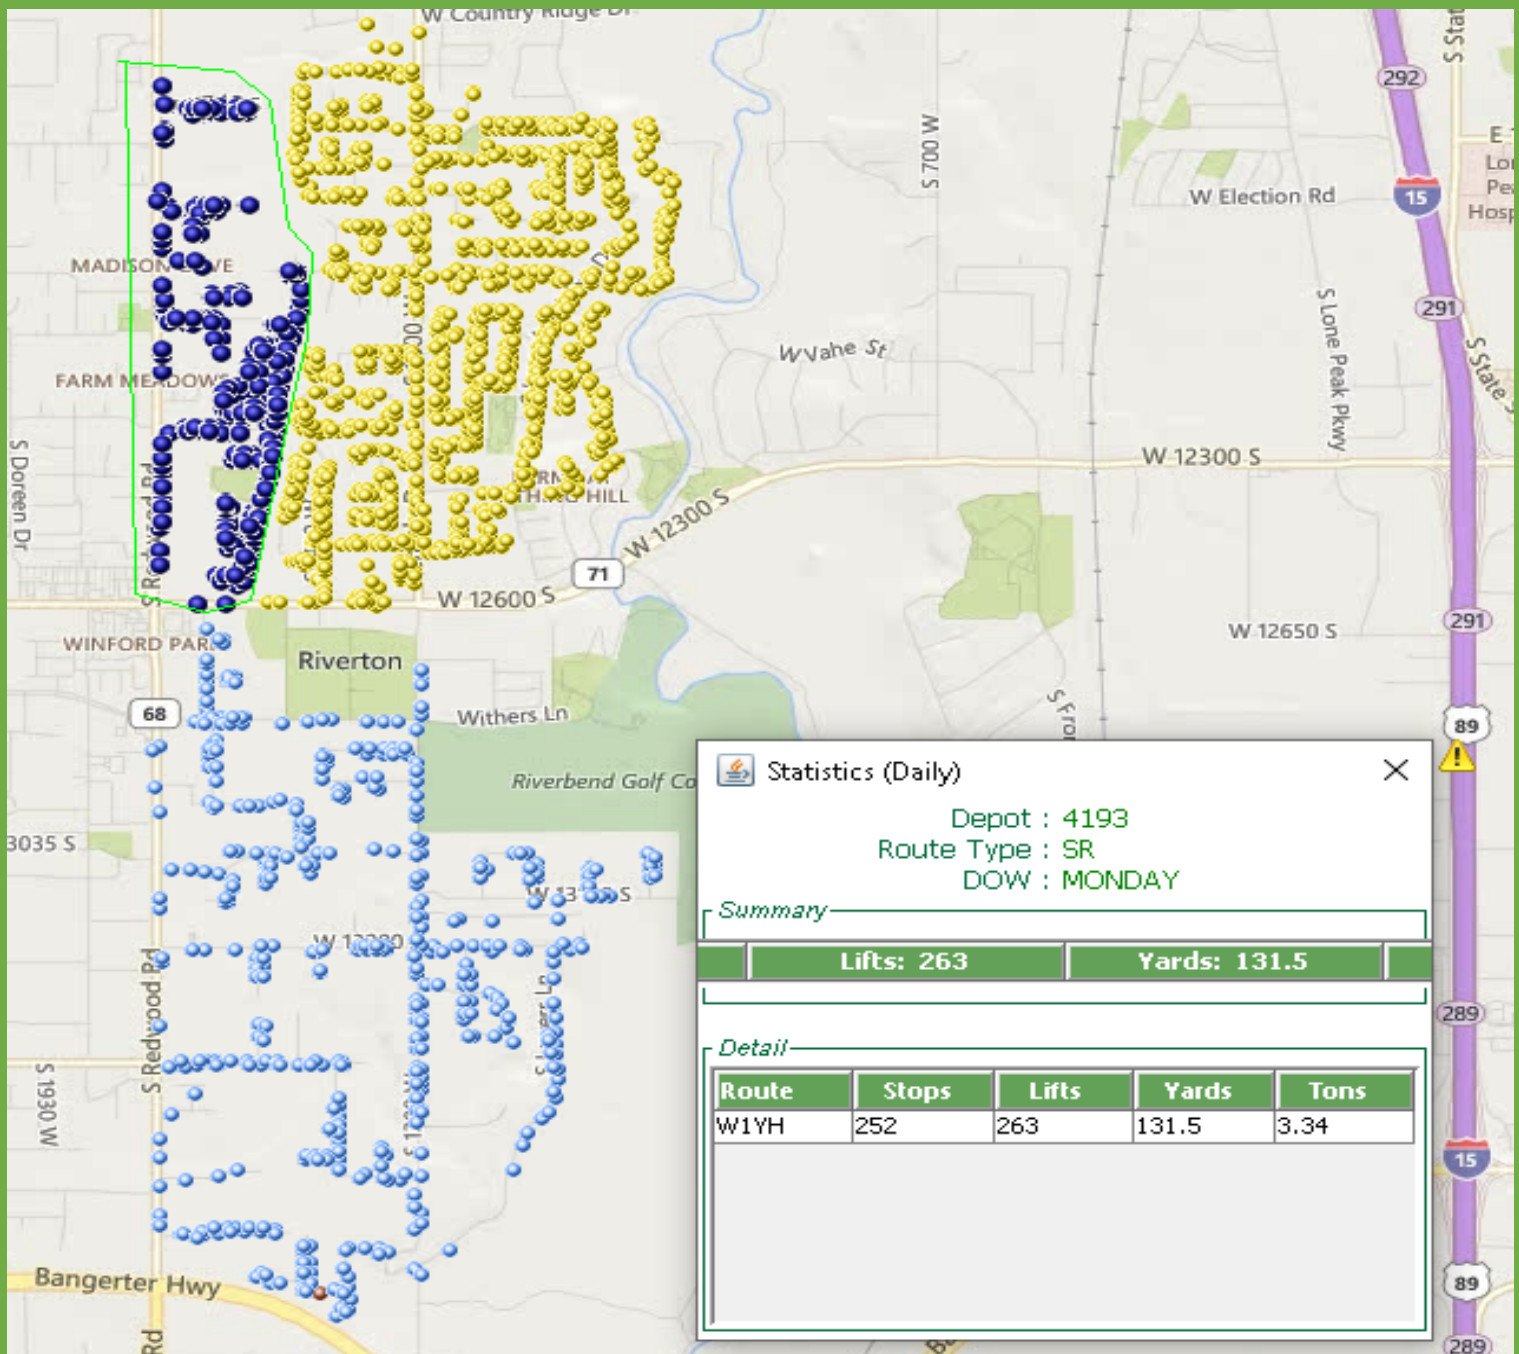

Process for informing residents

1. 1 Week prior – We will deliver a notification on each container of the homes we plan to move.
2. On the week of the service change we will service based on the following schedule:
 - Monday to Wednesday change- We will service the area on Monday according to the new schedule. We will go back through the area moved to Wednesday and service any resident that might have forgot about the change, as we service we will place a reminder notification on the can.
 - Tuesday to Wednesday change- We will service the area on Tuesday according to the new schedule. We will go back through the area moved to Wednesday and service any resident that might have forgot about the change and deliver a reminder notification.
 - Wednesday to Thursday change- We will service the area on Wednesday according to the new schedule. We will go back through the area moved to Thursday and service any resident that might have forgot about the change and deliver a reminder notification.
 - Thursday to Friday change- We will service on Thursday according to the new schedule. We will go through the area moved to Friday and service any resident that might have forgot about the change and delivering a reminder notification.

Day Change from Monday to Wednesday

Day Change from Tuesday to Wednesday

Day Change from Wednesday to Thursday

Day Change from Thursday to Friday

Recycle Odd/Even Week Changes

Monday Recycle
Dark Blue Dots
will move from
Even week to
Odd week
Yellow dots are
Even Week
Light Blue are
Odd Week

Green = Even Week
Yellow = Odd Week

Statistics (Daily)

Depot : 4193
 Route Type : SL
 DOW : WEDNESDAY

Summary

Stops: 2182 **Lifts: 2548** **Yards: 1274.0**

Detail

Route No	Stops	Lifts	Yards
W313	705	820	410.0
W325	713	857	428.5
W392	764	871	435.5

Statistics (Daily)

Depot : 4193
 Route Type : SL
 DOW : THURSDAY

Summary

Stops: 2043 Lifts: 2474 Yards: 1237.0

Detail

Route No	Stops	Lifts	Yards
W413	713	861	430.5
W425	720	848	424.0
W492	610	765	382.5