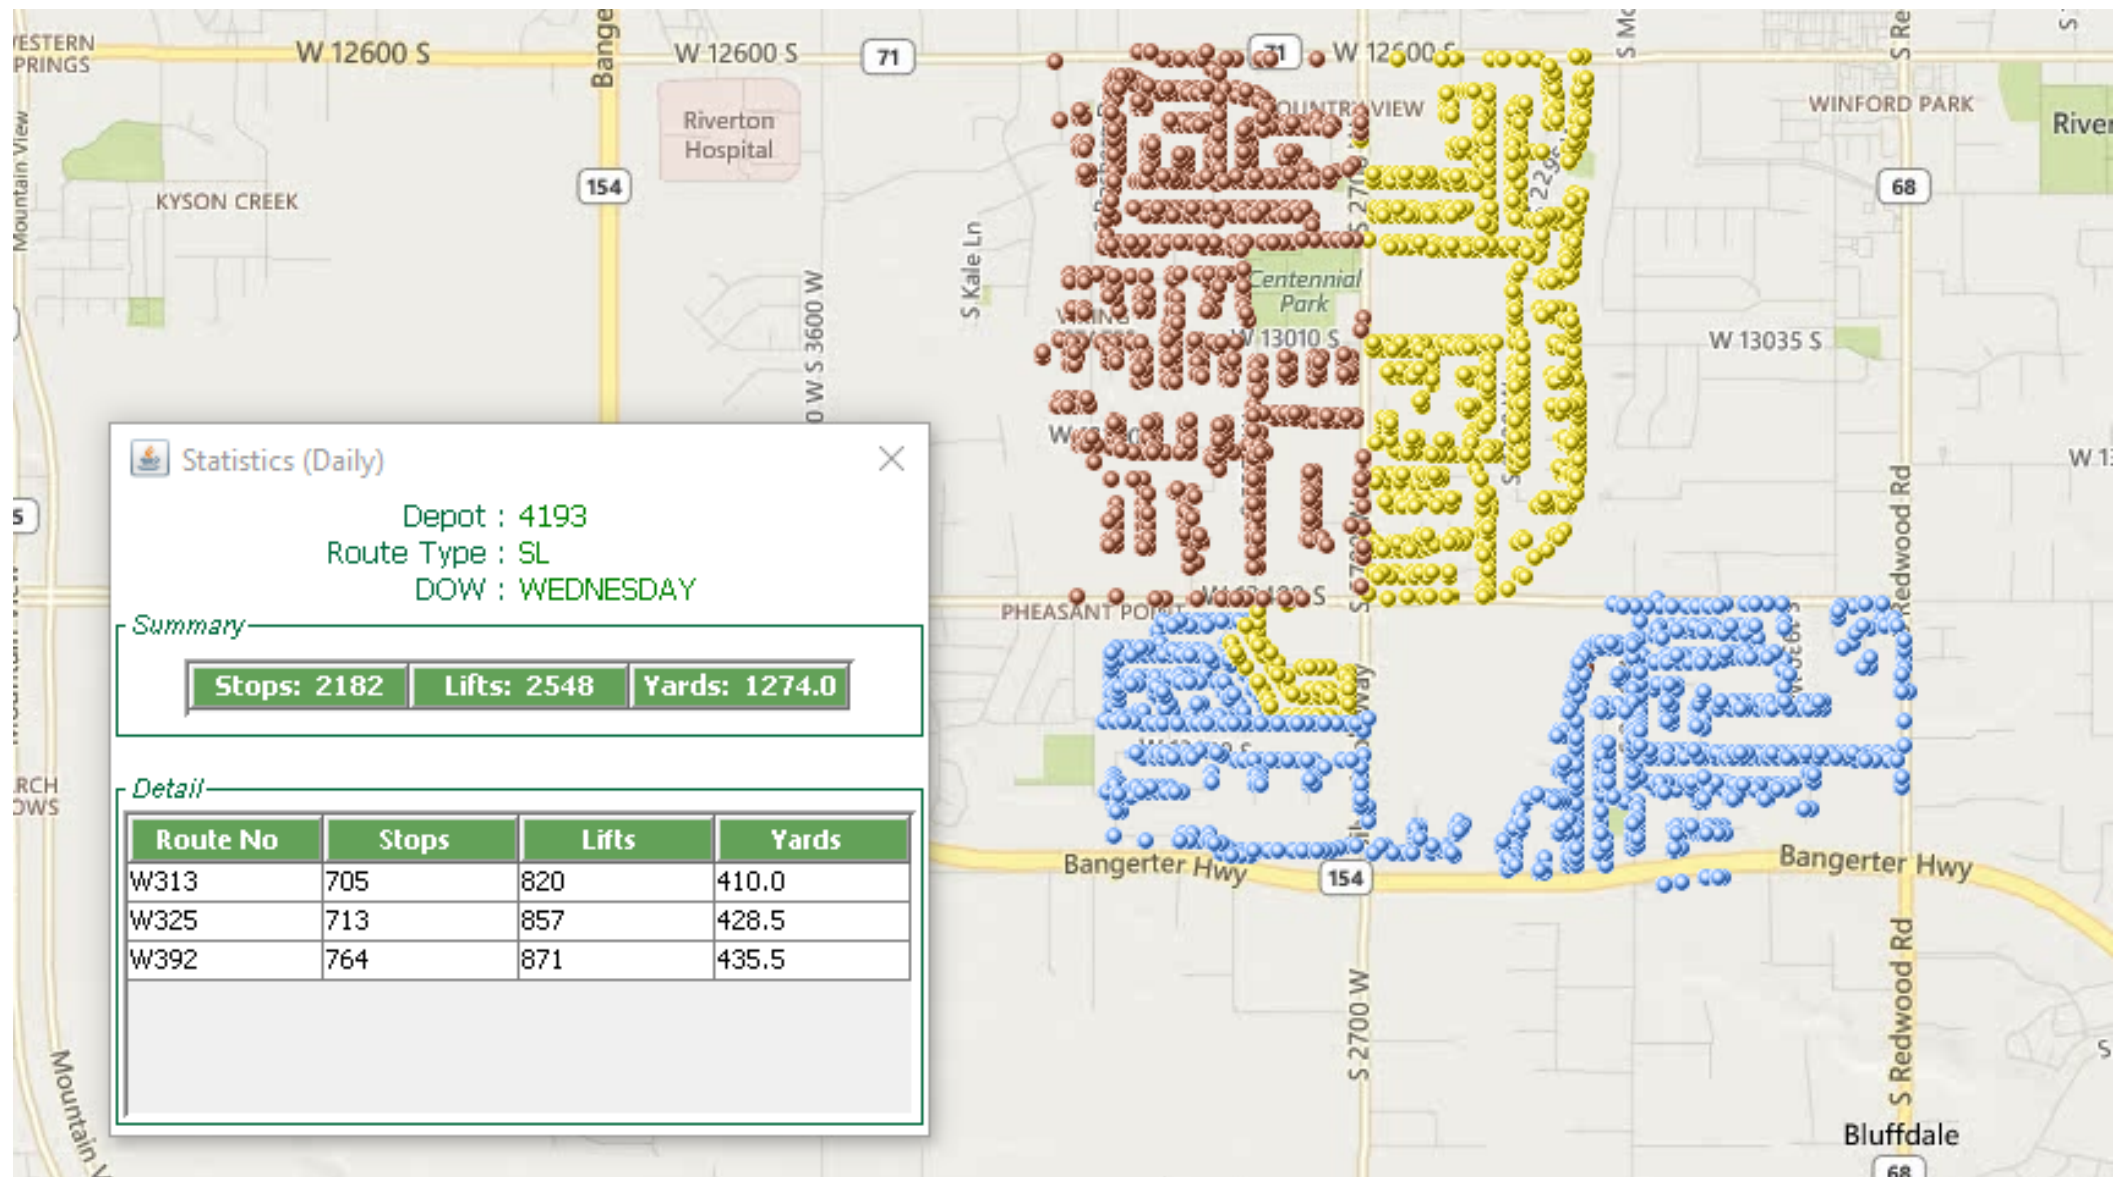

Riverton Re-Route

Riverton City

Day Change proposal

- Total homes moving 5,542
- Number of homes per day
 1. 506 homes moved from Monday to Wednesday.
 2. 642 homes moved from Tuesday to Wednesday.
 3. 1791 homes moved from Wednesday to Thursday.
 4. 2603 Homes moved from Thursday to Friday.

Thursday Recycle
Dark Blue Dots
will move from
Even week to
Odd week
The green dots
are Even week
The Purple are
Odd week

Friday Recycle
 Dark Blue Dots
 will move from
 Even week to
 Odd week
 The green dots
 are Even week
 The Purple are
 Odd week

Green = Even Week
Yellow = Odd Week

Statistics (Daily)

Depot : 4193
 Route Type : SL
 DOW : WEDNESDAY

Summary

Stops: 2182 **Lifts: 2548** **Yards: 1274.0**

Detail

Route No	Stops	Lifts	Yards
W313	705	820	410.0
W325	713	857	428.5
W392	764	871	435.5

Statistics (Daily)

Depot : 4193
 Route Type : SL
 DOW : THURSDAY

Summary

Stops: 2043 Lifts: 2474 Yards: 1237.0

Detail

Route No	Stops	Lifts	Yards
W413	713	861	430.5
W425	720	848	424.0
W492	610	765	382.5