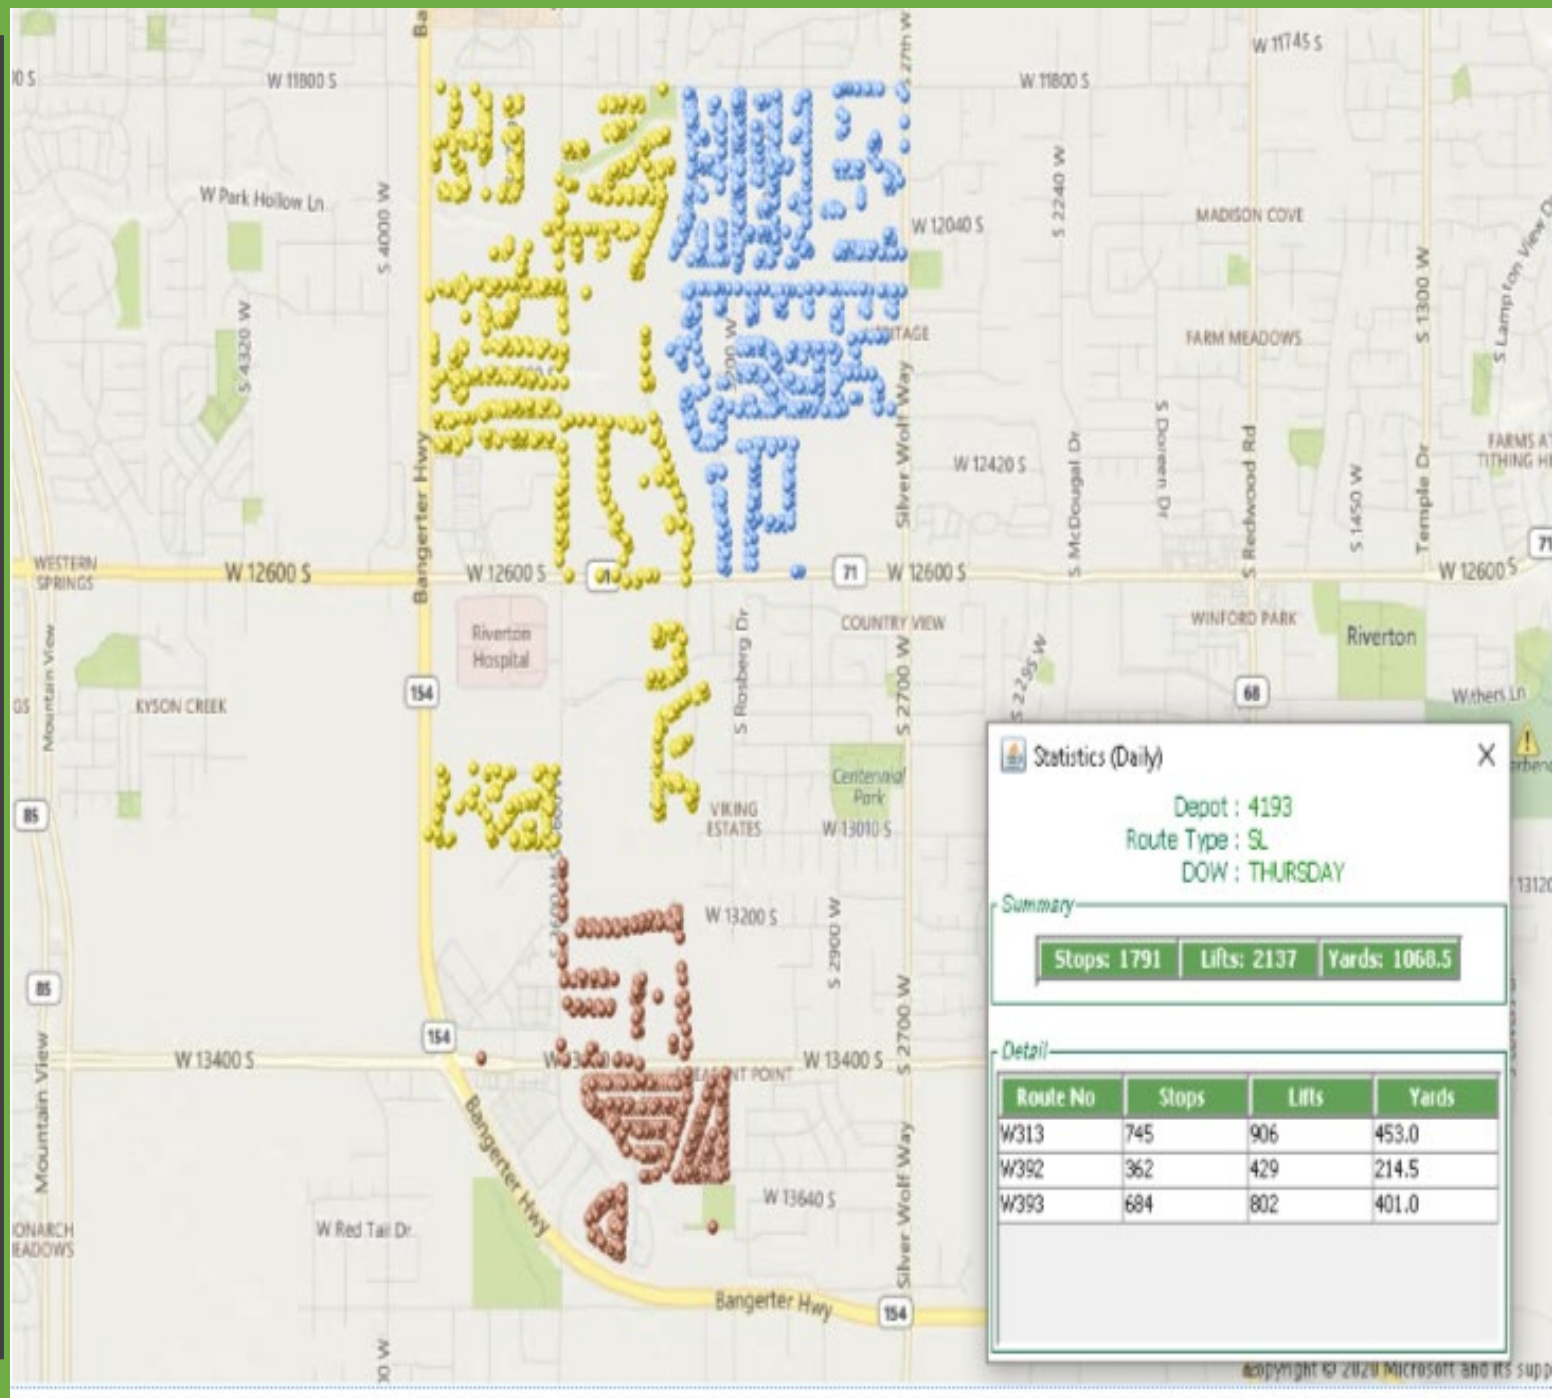

Day Change from Wednesday to Thursday