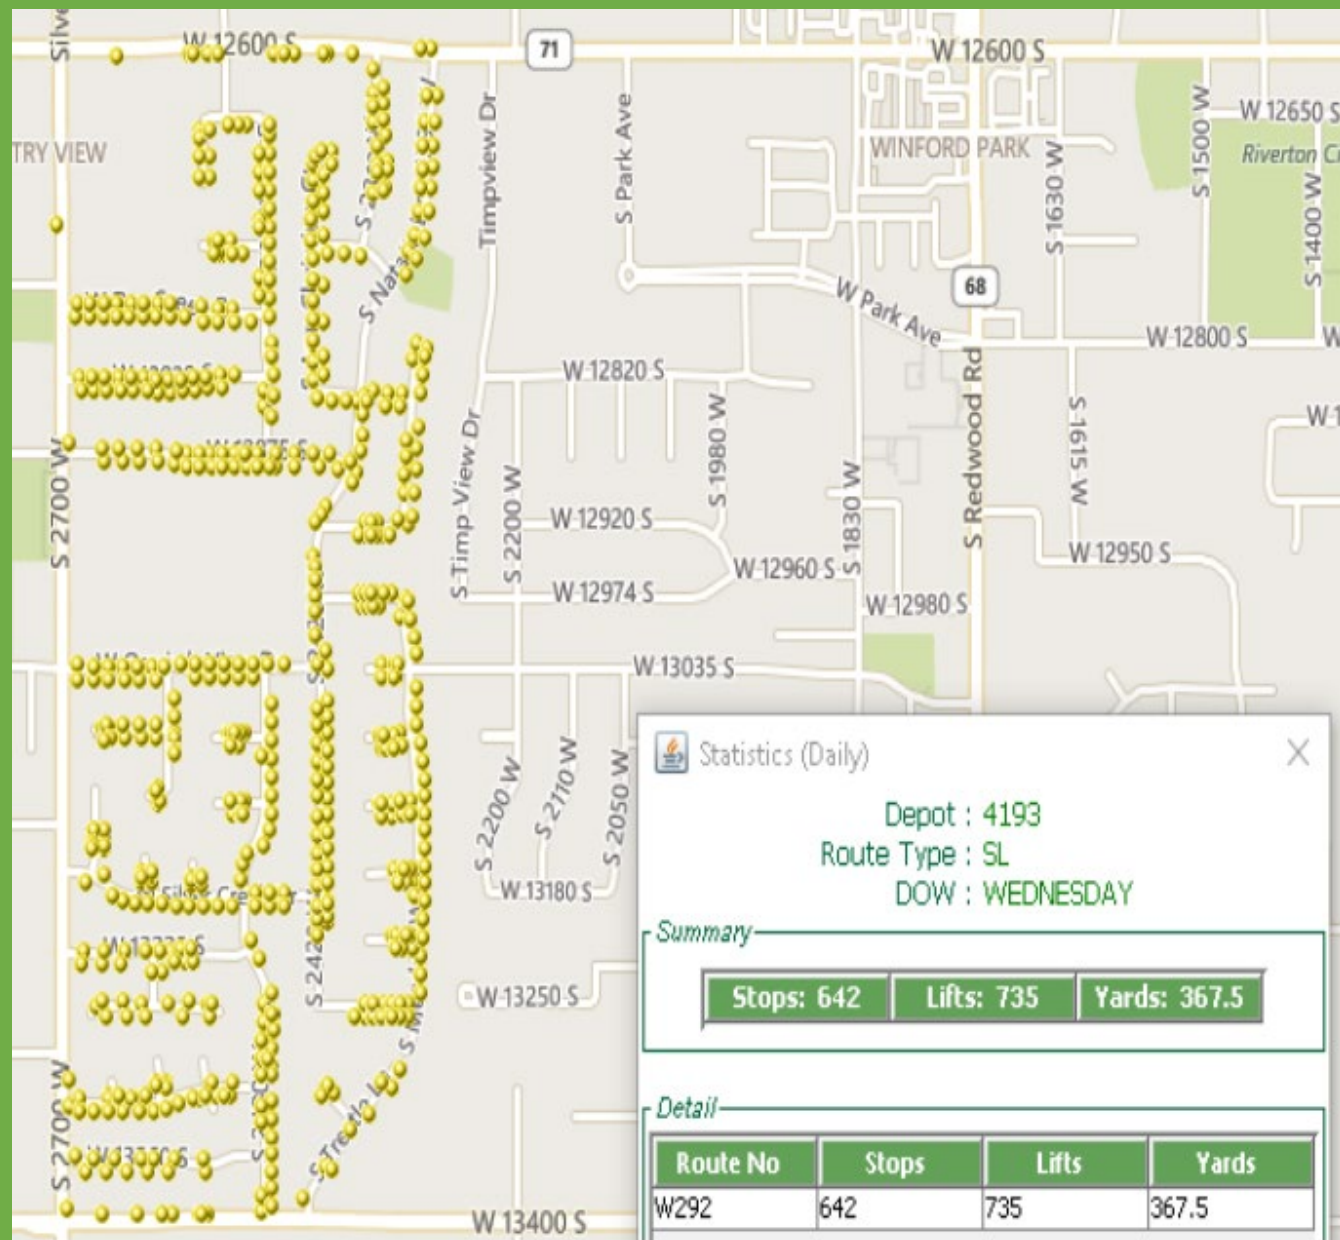

Day Change from Tuesday to Wednesday